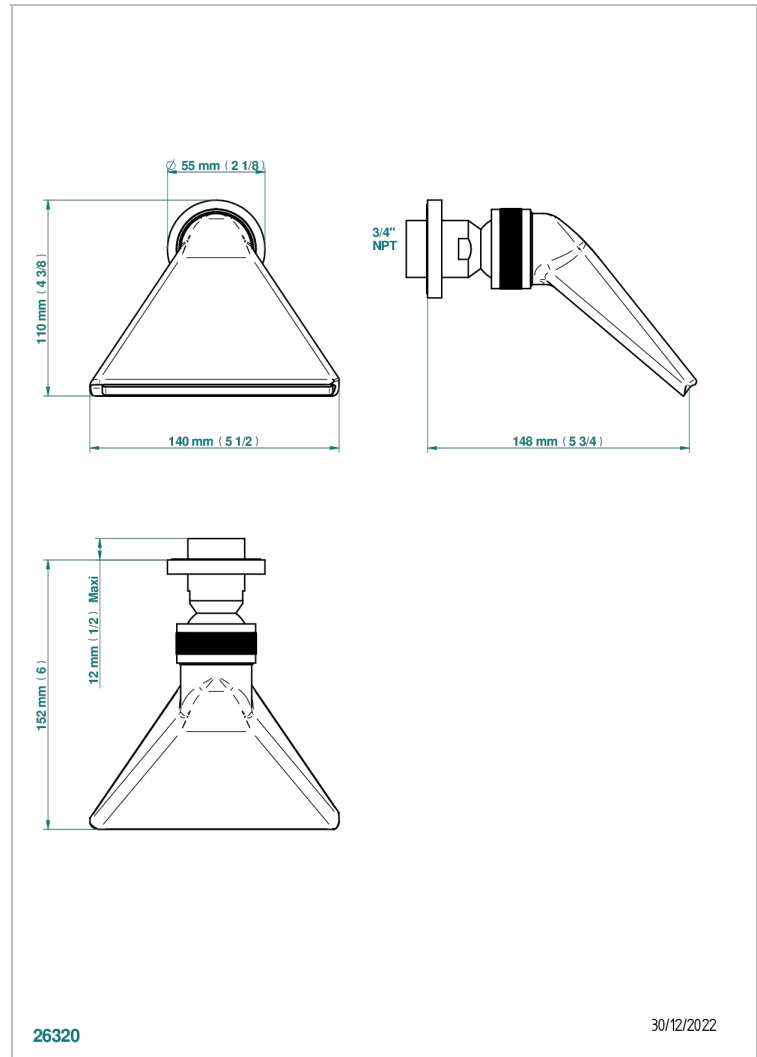

BAMBOU AMBER CRYSTAL

A34-3640/US

Shower head, cast deluge with 3/4" connection

THG[®]
PARIS

CHARACTERISTIC

- BamboU Amber crystal
- Shower head, cast deluge with 3/4" connection

AVAILABLE FINITIONS

Black ceram - D30
Blush PVD - H62
Brass color PVD - H49
Brown bronze color PVD - F33
Chrome polished - A02
Chrome polished / gold polished - G02

Copper antique matt, coated - H07
Gold color PVD - H52
Gold mat - F07
Gold polished - F01
Graphite PVD - H64
Light coated bronze - D01

Matt Umber PVD - H67
Matt blush PVD - H60
Matt brass color PVD - H50
Matt brown bronze color PVD - F34
Matt chrome (American satin) - C02
Matt gold color PVD - H53