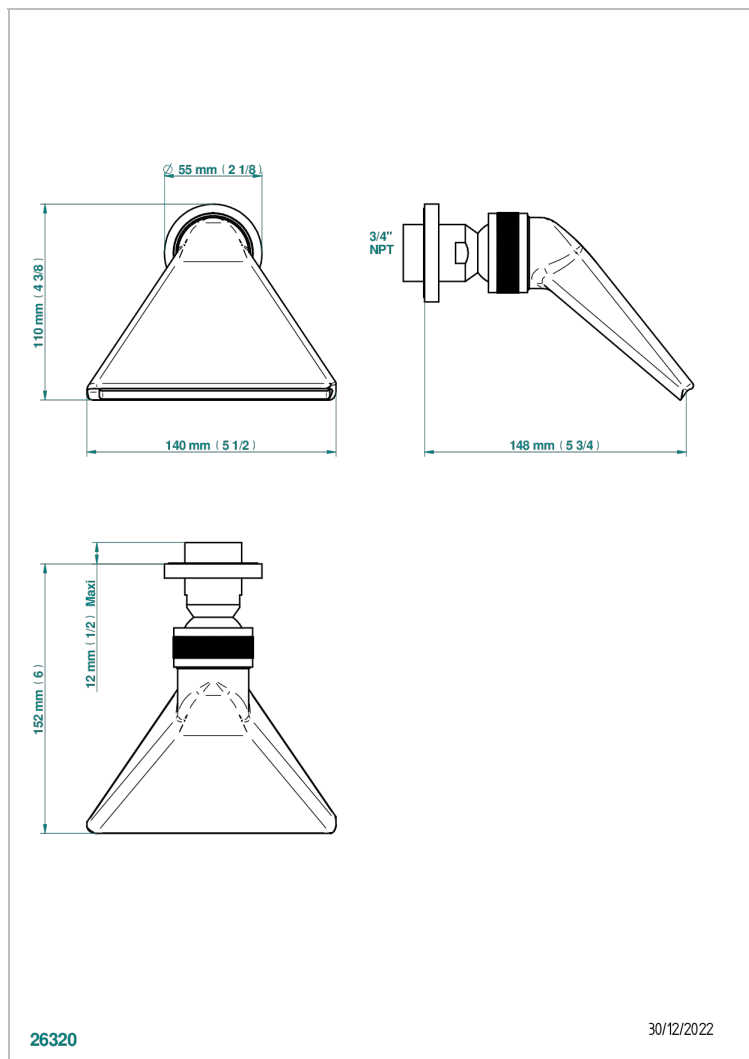

# BAMBOU CRISTAL NEGRO

A33-3640/US

Shower head, cast deluge with 3/4" connection

THG<sup>®</sup>  
PARIS

## CARACTERÍSTICAS

- Bambou cristal negro
- Shower head, cast deluge with 3/4" connection