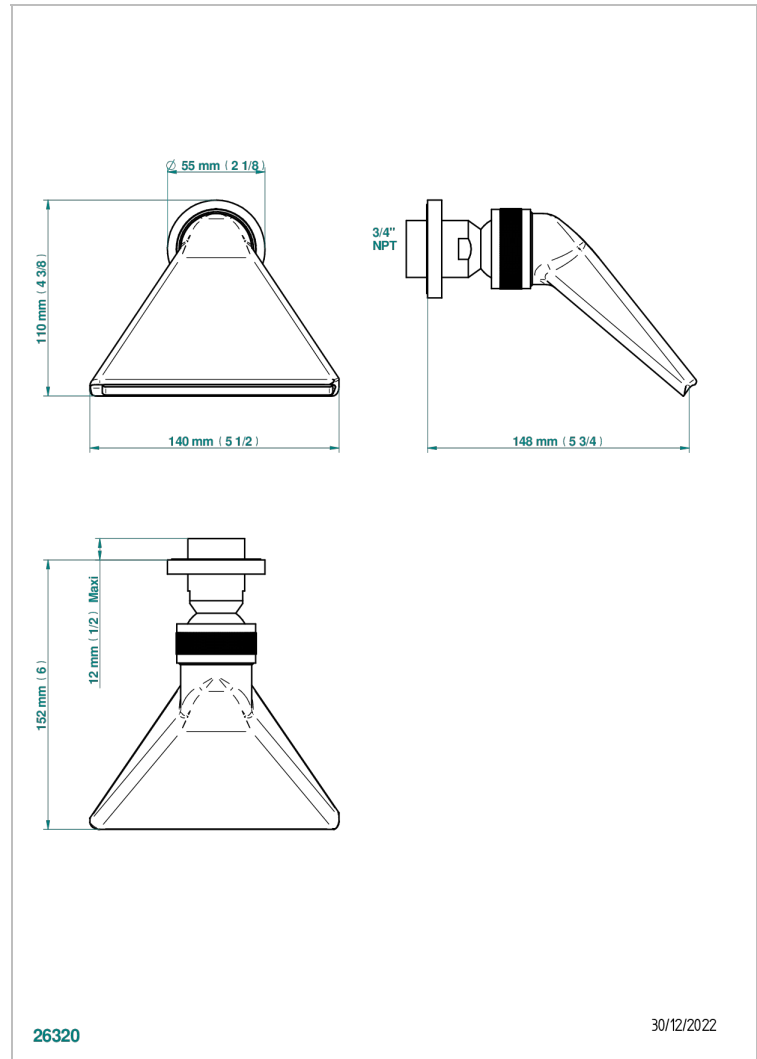

BAMBOU BLACK CRYSTAL

A33-3640/US

Shower head, cast deluge with 3/4" connection

THG[®]
PARIS

CHARACTERISTIC

- Bambou Black crystal
- Shower head, cast deluge with 3/4" connection

AVAILABLE FINITIONS

Black ceram - D30
Blush PVD - H62
Brass color PVD - H49
Brown bronze color PVD - F33
Chrome polished - A02
Chrome polished / gold polished - G02