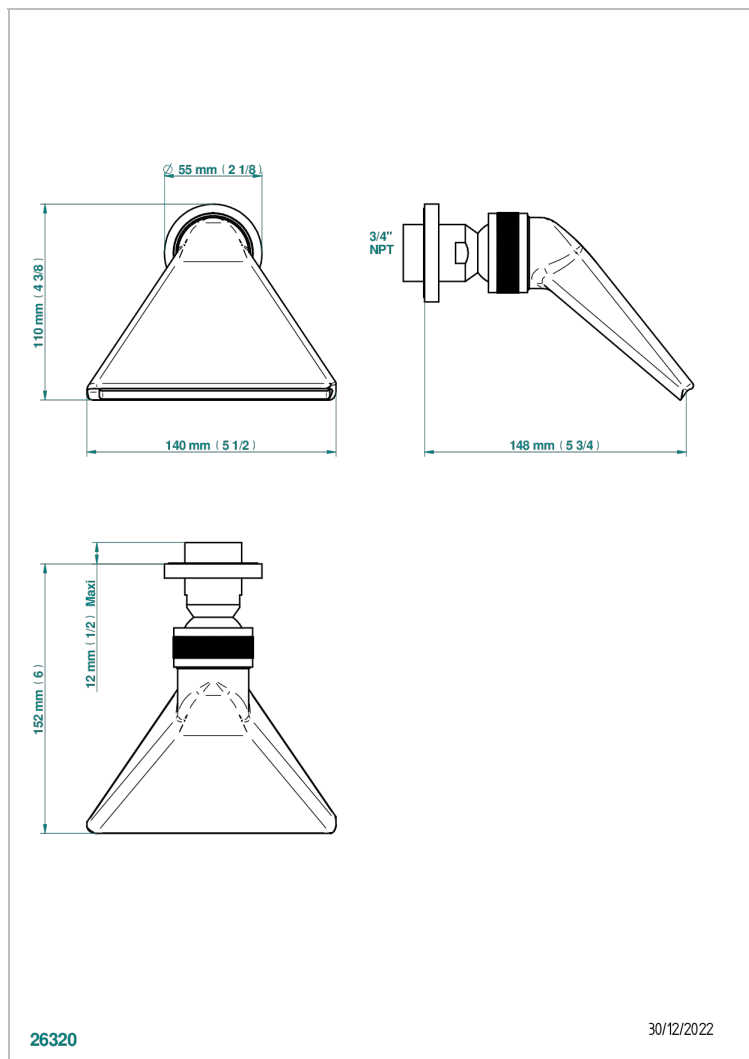

MOSSI CRISTAL NEGRO

A2N-3640/US

Shower head, cast deluge with 3/4" connection

THG[®]
PARIS

CARACTERÍSTICAS

- Mossi cristal negro
- Shower head, cast deluge with 3/4" connection

ACABADOS DISPONIBLES

Bronce claro - D01
Cerámica negra mate - D30
Cobre viejo mate - H07
Cromo - A02
Cromo / dorado - G02
Cromo mate - C02