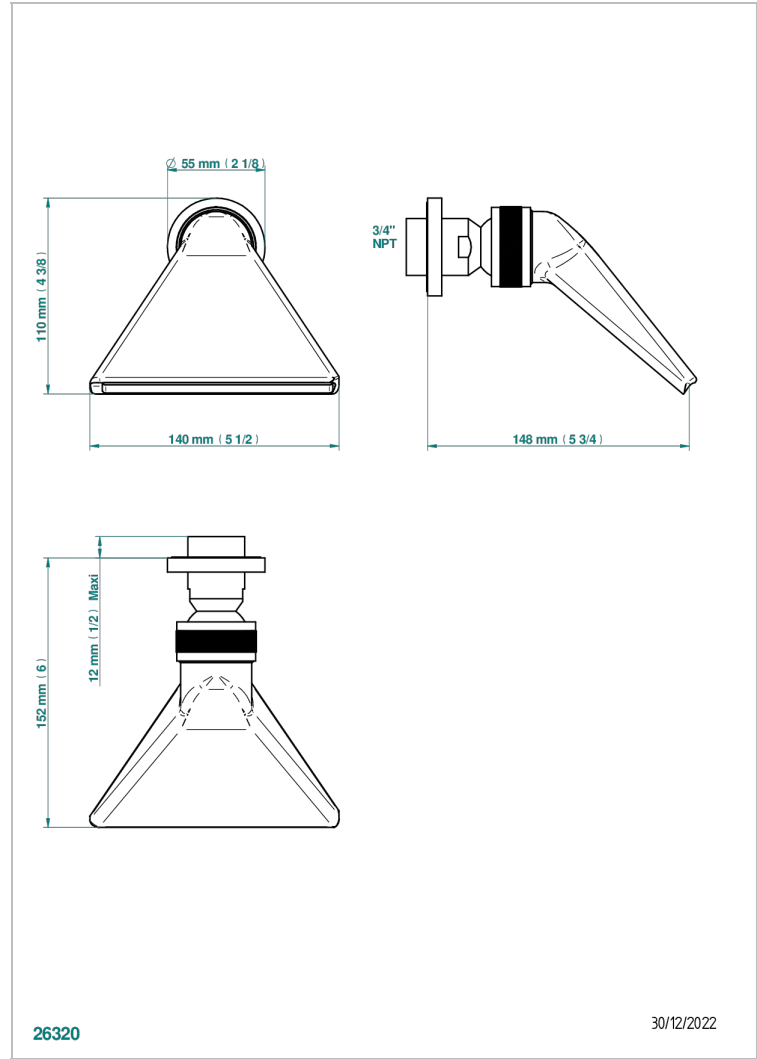

MOSSI CLEAR CRYSTAL

A2N-3640/US

Shower head, cast deluge with 3/4" connection

THG[®]
PARIS

CHARACTERISTIC

- Mossi Clear crystal
- Shower head, cast deluge with 3/4" connection

AVAILABLE FINITIONS

Black ceram - D30
Blush PVD - H62
Brass color PVD - H49
Brown bronze color PVD - F33
Chrome polished - A02
Chrome polished / gold polished - G02

Copper antique matt, coated - H07
Gold color PVD - H52
Gold mat - F07
Gold polished - F01
Graphite PVD - H64
Light coated bronze - D01

Matt Umber PVD - H67
Matt blush PVD - H60
Matt brass color PVD - H50
Matt brown bronze color PVD - F34
Matt chrome (American satin) - C02
Matt gold color PVD - H53