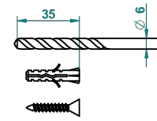

DIPLOMATE SMOOTH RINGS

U4A-4720

Wall mounted toilet brush holder

THG®
PARIS

2632

13/01/2016

CHARACTERISTIC

- Diplamate Smooth rings
- Wall mounted toilet brush holder

AVAILABLE FINITIONS

Black ceram - D30
Blush PVD - H62
Brass color PVD - H49
Brown bronze color PVD - F33
Chrome polished - A02
Chrome polished / gold polished - G02

Copper antique matt, coated - H07
Gold color PVD - H52
Gold mat - F07
Gold polished - F01
Graphite PVD - H64
Light coated bronze - D01

Matt Umber PVD - H67
Matt blush PVD - H60
Matt brass color PVD - H50
Matt brown bronze color PVD - F34
Matt chrome (American satin) - C02
Matt gold color PVD - H53

Matt graphite PVD - H65
Matt nickel (American satin) - C01
Matt nickel color PVD - H56
Nickel antique / Sovereign - H28
Nickel color PVD - H55
Nickel polished - B01

Soft gold - F30
Soft matt gold - F31
Umber PVD - H66