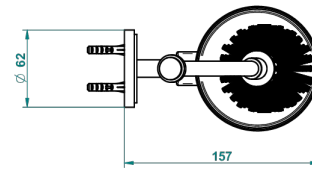

DIPLOMATE SMOOTH RINGS

U4A-4720

Wall mounted toilet brush holder

THG®
PARIS

2632

13/01/2016

CHARACTERISTIC

- Diplamate Smooth rings
- Wall mounted toilet brush holder

AVAILABLE FINITIONS

Black ceram - D30
Blush PVD - H62
Brass color PVD - H49
Brown bronze color PVD - F33
Chrome polished - A02
Chrome polished / gold polished - G02

Copper antique matt, coated - H07
Gold color PVD - H52
Gold mat - F07
Gold polished - F01
Graphite PVD - H64
Light coated bronze - D01

Matt Umber PVD - H67
Matt blush PVD - H60
Matt brass color PVD - H50
Matt brown bronze color PVD - F34
Matt chrome (American satin) - C02
Matt gold color PVD - H53

Matt graphite PVD - H65
Matt nickel (American satin) - C01
Matt nickel color PVD - H56
Nickel antique / Sovereign - H28
Nickel color PVD - H55
Nickel polished - B01

Soft gold - F30
Soft matt gold - F31
Umber PVD - H66