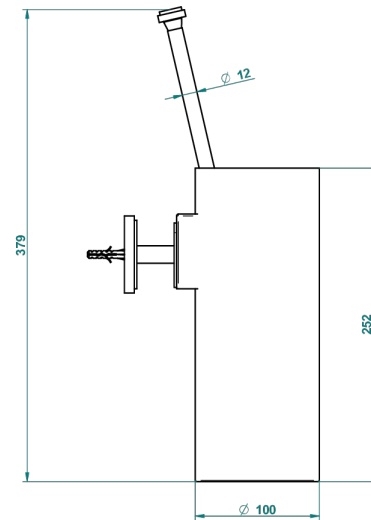

DIPLOMATE SMOOTH RINGS

U4A-4720

Wall mounted toilet brush holder

THG®
PARIS

2632

13/01/2016

CHARACTERISTIC

- Diplamate Smooth rings
- Wall mounted toilet brush holder

AVAILABLE FINITIONS

Black ceram - D30
Blush PVD - H62
Brass color PVD - H49
Brown bronze color PVD - F33
Chrome polished - A02
Chrome polished / gold polished - G02

Copper antique matt, coated - H07
Gold color PVD - H52
Gold mat - F07
Gold polished - F01
Graphite PVD - H64
Light coated bronze - D01

Matt Umber PVD - H67
Matt blush PVD - H60
Matt brass color PVD - H50
Matt brown bronze color PVD - F34
Matt chrome (American satin) - C02
Matt gold color PVD - H53

Matt graphite PVD - H65
Matt nickel (American satin) - C01
Matt nickel color PVD - H56
Nickel antique / Sovereign - H28
Nickel color PVD - H55
Nickel polished - B01

Soft gold - F30
Soft matt gold - F31
Umber PVD - H66