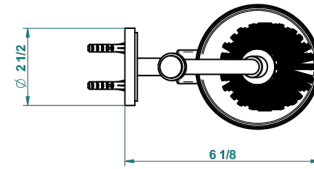

DIPLOMATE SMOOTH RINGS

U4A-4720

Wall mounted toilet brush holder

THG®
PARIS

2632

13/01/2016

CHARACTERISTIC

- Diplamate Smooth rings
- Wall mounted toilet brush holder

AVAILABLE FINITIONS

Black ceram - D30
Blush PVD - H62
Brass color PVD - H49
Brown bronze color PVD - F33
Chrome polished - A02
Chrome polished / gold polished - G02

Copper antique matt, coated - H07
Gold color PVD - H52
Gold mat - F07
Gold polished - F01
Graphite PVD - H64
Light coated bronze - D01

Matt Umber PVD - H67
Matt blush PVD - H60
Matt brass color PVD - H50
Matt brown bronze color PVD - F34
Matt chrome (American satin) - C02
Matt gold color PVD - H53

Matt graphite PVD - H65
Matt nickel (American satin) - C01
Matt nickel color PVD - H56
Nickel antique / Sovereign - H28
Nickel color PVD - H55
Nickel polished - B01

Soft gold - F30
Soft matt gold - F31
Umber PVD - H66