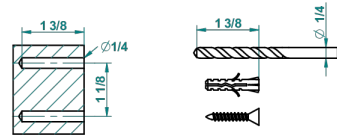

DIPLOMATE SMOOTH RINGS

U4A-4720

Wall mounted toilet brush holder

THG®
PARIS

2632

13/01/2016

CHARACTERISTIC

- Diplamate Smooth rings
- Wall mounted toilet brush holder

AVAILABLE FINITIONS

Black ceram - D30
Blush PVD - H62
Brass color PVD - H49
Brown bronze color PVD - F33
Chrome polished - A02
Chrome polished / gold polished - G02

Copper antique matt, coated - H07
Gold color PVD - H52
Gold mat - F07
Gold polished - F01
Graphite PVD - H64
Light coated bronze - D01

Matt Umber PVD - H67
Matt blush PVD - H60
Matt brass color PVD - H50
Matt brown bronze color PVD - F34
Matt chrome (American satin) - C02
Matt gold color PVD - H53

Matt graphite PVD - H65
Matt nickel (American satin) - C01
Matt nickel color PVD - H56
Nickel antique / Sovereign - H28
Nickel color PVD - H55
Nickel polished - B01

Soft gold - F30
Soft matt gold - F31
Umber PVD - H66