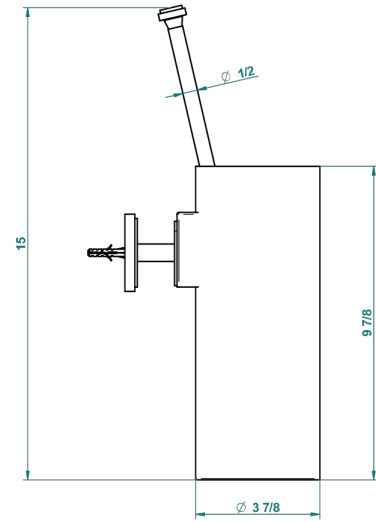

DIPLOMATE SMOOTH RINGS

U4A-4720

Wall mounted toilet brush holder

THG®
PARIS

2632

13/01/2016

CHARACTERISTIC

- Diplamate Smooth rings
- Wall mounted toilet brush holder

AVAILABLE FINITIONS

Black ceram - D30
Blush PVD - H62
Brass color PVD - H49
Brown bronze color PVD - F33
Chrome polished - A02
Chrome polished / gold polished - G02

Copper antique matt, coated - H07
Gold color PVD - H52
Gold mat - F07
Gold polished - F01
Graphite PVD - H64
Light coated bronze - D01

Matt Umber PVD - H67
Matt blush PVD - H60
Matt brass color PVD - H50
Matt brown bronze color PVD - F34
Matt chrome (American satin) - C02
Matt gold color PVD - H53

Matt graphite PVD - H65
Matt nickel (American satin) - C01
Matt nickel color PVD - H56
Nickel antique / Sovereign - H28
Nickel color PVD - H55
Nickel polished - B01

Soft gold - F30
Soft matt gold - F31
Umber PVD - H66