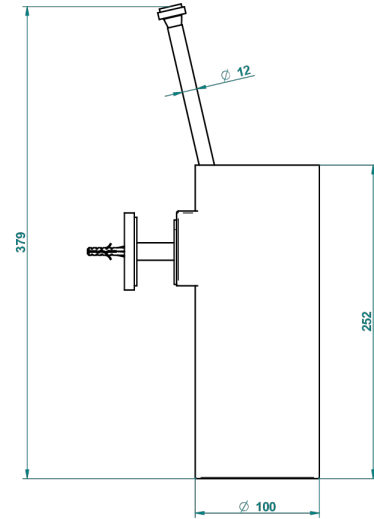

PANTHERE BLACK CRYSTAL

A2K-4720

Wall mounted toilet brush holder

THG®
PARIS

2632

13/01/2016

CHARACTERISTIC

- Panthère Black crystal
- Wall mounted toilet brush holder

AVAILABLE FINITIONS

Black ceram - D30
Blush PVD - H62
Brass color PVD - H49
Brown bronze color PVD - F33
Chrome polished - A02
Chrome polished / gold polished - G02

Copper antique matt, coated - H07
Gold color PVD - H52
Gold mat - F07
Gold polished - F01
Graphite PVD - H64
Light coated bronze - D01

Matt Umber PVD - H67
Matt blush PVD - H60
Matt brass color PVD - H50
Matt brown bronze color PVD - F34
Matt chrome (American satin) - C02
Matt gold color PVD - H53

Matt graphite PVD - H65
Matt nickel (American satin) - C01
Matt nickel color PVD - H56
Nickel antique / Sovereign - H28
Nickel color PVD - H55
Nickel polished - B01

Soft gold - F30
Soft matt gold - F31
Umber PVD - H66