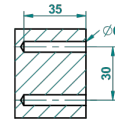

PANTHERE BLACK CRYSTAL

A2K-4720

Wall mounted toilet brush holder

THG®
PARIS

2632

13/01/2016

CHARACTERISTIC

- Panthère Black crystal
- Wall mounted toilet brush holder

AVAILABLE FINITIONS

Black ceram - D30
Blush PVD - H62
Brass color PVD - H49
Brown bronze color PVD - F33
Chrome polished - A02
Chrome polished / gold polished - G02

Copper antique matt, coated - H07
Gold color PVD - H52
Gold mat - F07
Gold polished - F01
Graphite PVD - H64
Light coated bronze - D01

Matt Umber PVD - H67
Matt blush PVD - H60
Matt brass color PVD - H50
Matt brown bronze color PVD - F34
Matt chrome (American satin) - C02
Matt gold color PVD - H53

Matt graphite PVD - H65
Matt nickel (American satin) - C01
Matt nickel color PVD - H56
Nickel antique / Sovereign - H28
Nickel color PVD - H55
Nickel polished - B01

Soft gold - F30
Soft matt gold - F31
Umber PVD - H66