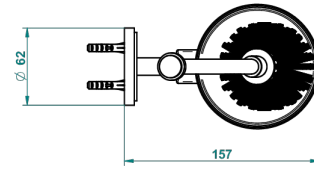

PANTHERE BLACK CRYSTAL

A2K-4720

Wall mounted toilet brush holder

THG®
PARIS

2632

13/01/2016

CHARACTERISTIC

- Panthère Black crystal
- Wall mounted toilet brush holder

AVAILABLE FINITIONS

Black ceram - D30
Blush PVD - H62
Brass color PVD - H49
Brown bronze color PVD - F33
Chrome polished - A02
Chrome polished / gold polished - G02

Copper antique matt, coated - H07
Gold color PVD - H52
Gold mat - F07
Gold polished - F01
Graphite PVD - H64
Light coated bronze - D01

Matt Umber PVD - H67
Matt blush PVD - H60
Matt brass color PVD - H50
Matt brown bronze color PVD - F34
Matt chrome (American satin) - C02
Matt gold color PVD - H53

Matt graphite PVD - H65
Matt nickel (American satin) - C01
Matt nickel color PVD - H56
Nickel antique / Sovereign - H28
Nickel color PVD - H55
Nickel polished - B01

Soft gold - F30
Soft matt gold - F31
Umber PVD - H66