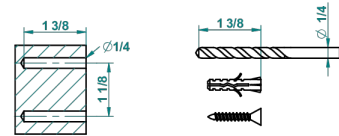

PANTHERE BLACK CRYSTAL

A2K-4720

Wall mounted toilet brush holder

THG®
PARIS

2632

13/01/2016

CHARACTERISTIC

- Panthère Black crystal
- Wall mounted toilet brush holder

AVAILABLE FINITIONS

Black ceram - D30
Blush PVD - H62
Brass color PVD - H49
Brown bronze color PVD - F33
Chrome polished - A02
Chrome polished / gold polished - G02

Copper antique matt, coated - H07
Gold color PVD - H52
Gold mat - F07
Gold polished - F01
Graphite PVD - H64
Light coated bronze - D01

Matt Umber PVD - H67
Matt blush PVD - H60
Matt brass color PVD - H50
Matt brown bronze color PVD - F34
Matt chrome (American satin) - C02
Matt gold color PVD - H53

Matt graphite PVD - H65
Matt nickel (American satin) - C01
Matt nickel color PVD - H56
Nickel antique / Sovereign - H28
Nickel color PVD - H55
Nickel polished - B01

Soft gold - F30
Soft matt gold - F31
Umber PVD - H66