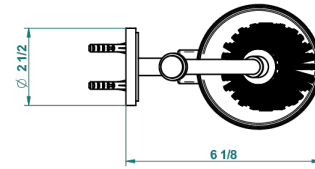

PANTHERE BLACK CRYSTAL

A2K-4720

Wall mounted toilet brush holder

THG®
PARIS

2632

13/01/2016

CHARACTERISTIC

- Panthère Black crystal
- Wall mounted toilet brush holder

AVAILABLE FINITIONS

Black ceram - D30
Blush PVD - H62
Brass color PVD - H49
Brown bronze color PVD - F33
Chrome polished - A02
Chrome polished / gold polished - G02

Copper antique matt, coated - H07
Gold color PVD - H52
Gold mat - F07
Gold polished - F01
Graphite PVD - H64
Light coated bronze - D01

Matt Umber PVD - H67
Matt blush PVD - H60
Matt brass color PVD - H50
Matt brown bronze color PVD - F34
Matt chrome (American satin) - C02
Matt gold color PVD - H53

Matt graphite PVD - H65
Matt nickel (American satin) - C01
Matt nickel color PVD - H56
Nickel antique / Sovereign - H28
Nickel color PVD - H55
Nickel polished - B01

Soft gold - F30
Soft matt gold - F31
Umber PVD - H66