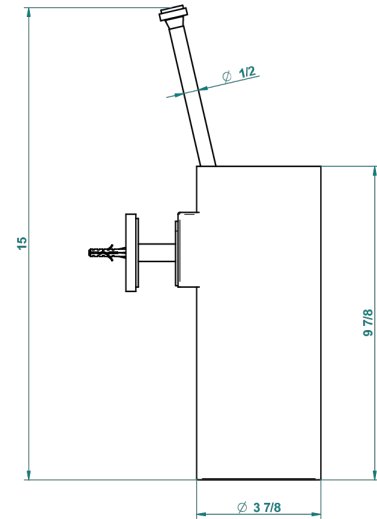

PANTHERE BLACK CRYSTAL

A2K-4720

Wall mounted toilet brush holder

THG®
PARIS

2632

13/01/2016

CHARACTERISTIC

- Panthère Black crystal
- Wall mounted toilet brush holder

AVAILABLE FINITIONS

Black ceram - D30
Blush PVD - H62
Brass color PVD - H49
Brown bronze color PVD - F33
Chrome polished - A02
Chrome polished / gold polished - G02

Copper antique matt, coated - H07
Gold color PVD - H52
Gold mat - F07
Gold polished - F01
Graphite PVD - H64
Light coated bronze - D01

Matt Umber PVD - H67
Matt blush PVD - H60
Matt brass color PVD - H50
Matt brown bronze color PVD - F34
Matt chrome (American satin) - C02
Matt gold color PVD - H53

Matt graphite PVD - H65
Matt nickel (American satin) - C01
Matt nickel color PVD - H56
Nickel antique / Sovereign - H28
Nickel color PVD - H55
Nickel polished - B01

Soft gold - F30
Soft matt gold - F31
Umber PVD - H66