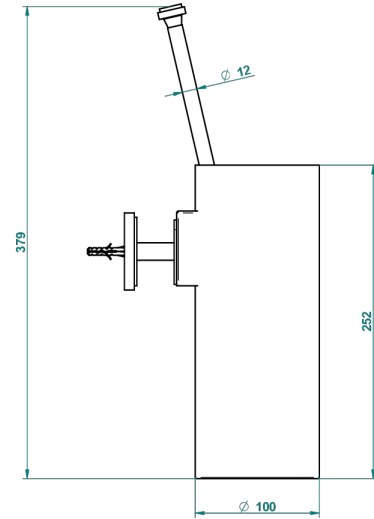

PANTHERE CLEAR CRYSTAL

A2H-4720

Wall mounted toilet brush holder

THG®
PARIS

2632

13/01/2016

CHARACTERISTIC

- Panthère Clear crystal
- Wall mounted toilet brush holder

AVAILABLE FINITIONS

Black ceram - D30
Blush PVD - H62
Brass color PVD - H49
Brown bronze color PVD - F33
Chrome polished - A02
Chrome polished / gold polished - G02

Copper antique matt, coated - H07
Gold color PVD - H52
Gold mat - F07
Gold polished - F01
Graphite PVD - H64
Light coated bronze - D01

Matt Umber PVD - H67
Matt blush PVD - H60
Matt brass color PVD - H50
Matt brown bronze color PVD - F34
Matt chrome (American satin) - C02
Matt gold color PVD - H53

Matt graphite PVD - H65
Matt nickel (American satin) - C01
Matt nickel color PVD - H56
Nickel antique / Sovereign - H28
Nickel color PVD - H55
Nickel polished - B01

Soft gold - F30
Soft matt gold - F31
Umber PVD - H66