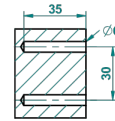

PANTHERE CLEAR CRYSTAL

A2H-4720

Wall mounted toilet brush holder

THG®
PARIS

2632

13/01/2016

CHARACTERISTIC

- Panthère Clear crystal
- Wall mounted toilet brush holder

AVAILABLE FINITIONS

Black ceram - D30
Blush PVD - H62
Brass color PVD - H49
Brown bronze color PVD - F33
Chrome polished - A02
Chrome polished / gold polished - G02

Copper antique matt, coated - H07
Gold color PVD - H52
Gold mat - F07
Gold polished - F01
Graphite PVD - H64
Light coated bronze - D01

Matt Umber PVD - H67
Matt blush PVD - H60
Matt brass color PVD - H50
Matt brown bronze color PVD - F34
Matt chrome (American satin) - C02
Matt gold color PVD - H53

Matt graphite PVD - H65
Matt nickel (American satin) - C01
Matt nickel color PVD - H56
Nickel antique / Sovereign - H28
Nickel color PVD - H55
Nickel polished - B01

Soft gold - F30
Soft matt gold - F31
Umber PVD - H66