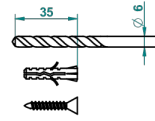

PANTHERE CLEAR CRYSTAL

A2H-4720

Wall mounted toilet brush holder

THG®
PARIS

2632

13/01/2016

CHARACTERISTIC

- Panthère Clear crystal
- Wall mounted toilet brush holder

AVAILABLE FINITIONS

Black ceram - D30
Blush PVD - H62
Brass color PVD - H49
Brown bronze color PVD - F33
Chrome polished - A02
Chrome polished / gold polished - G02

Copper antique matt, coated - H07
Gold color PVD - H52
Gold mat - F07
Gold polished - F01
Graphite PVD - H64
Light coated bronze - D01

Matt Umber PVD - H67
Matt blush PVD - H60
Matt brass color PVD - H50
Matt brown bronze color PVD - F34
Matt chrome (American satin) - C02
Matt gold color PVD - H53

Matt graphite PVD - H65
Matt nickel (American satin) - C01
Matt nickel color PVD - H56
Nickel antique / Sovereign - H28
Nickel color PVD - H55
Nickel polished - B01

Soft gold - F30
Soft matt gold - F31
Umber PVD - H66