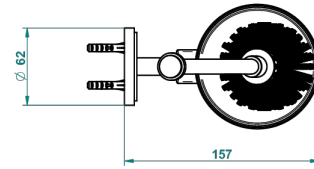

PANTHERE CLEAR CRYSTAL

A2H-4720

Wall mounted toilet brush holder

THG®
PARIS

2632

13/01/2016

CHARACTERISTIC

- Panthère Clear crystal
- Wall mounted toilet brush holder

AVAILABLE FINITIONS

Black ceram - D30
Blush PVD - H62
Brass color PVD - H49
Brown bronze color PVD - F33
Chrome polished - A02
Chrome polished / gold polished - G02

Copper antique matt, coated - H07
Gold color PVD - H52
Gold mat - F07
Gold polished - F01
Graphite PVD - H64
Light coated bronze - D01

Matt Umber PVD - H67
Matt blush PVD - H60
Matt brass color PVD - H50
Matt brown bronze color PVD - F34
Matt chrome (American satin) - C02
Matt gold color PVD - H53

Matt graphite PVD - H65
Matt nickel (American satin) - C01
Matt nickel color PVD - H56
Nickel antique / Sovereign - H28
Nickel color PVD - H55
Nickel polished - B01

Soft gold - F30
Soft matt gold - F31
Umber PVD - H66