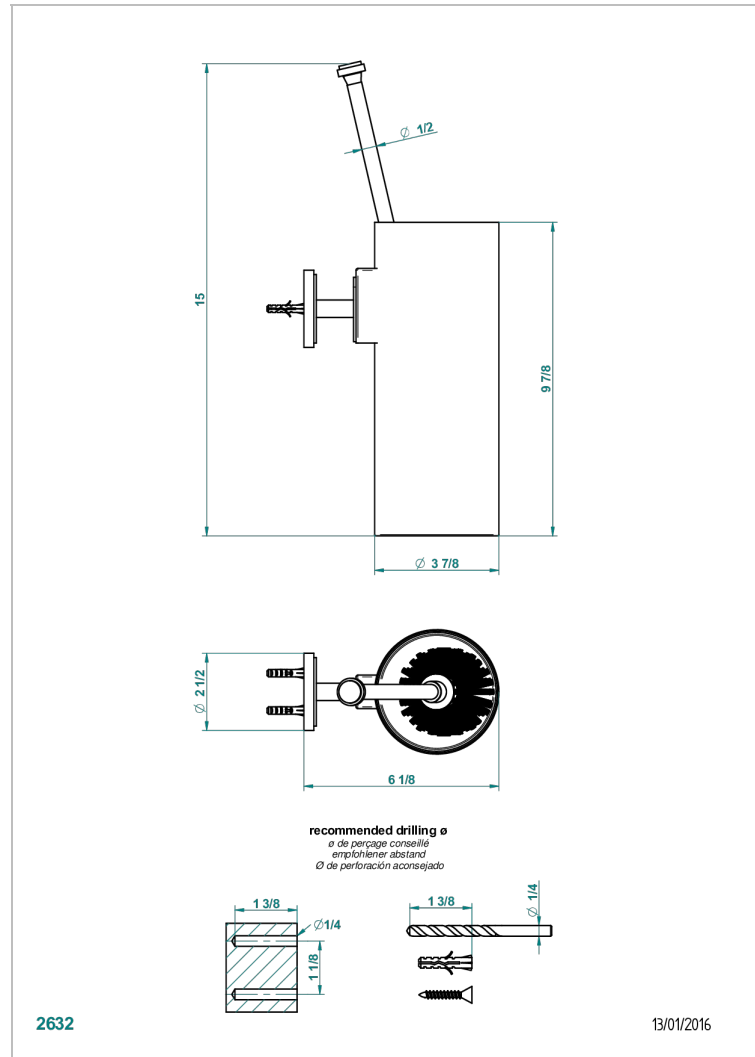

# PANTHERE CLEAR CRYSTAL

A2H-4720

Wall mounted toilet brush holder

THG<sup>®</sup>  
PARIS

## CHARACTERISTIC

- Panthère Clear crystal
- Wall mounted toilet brush holder