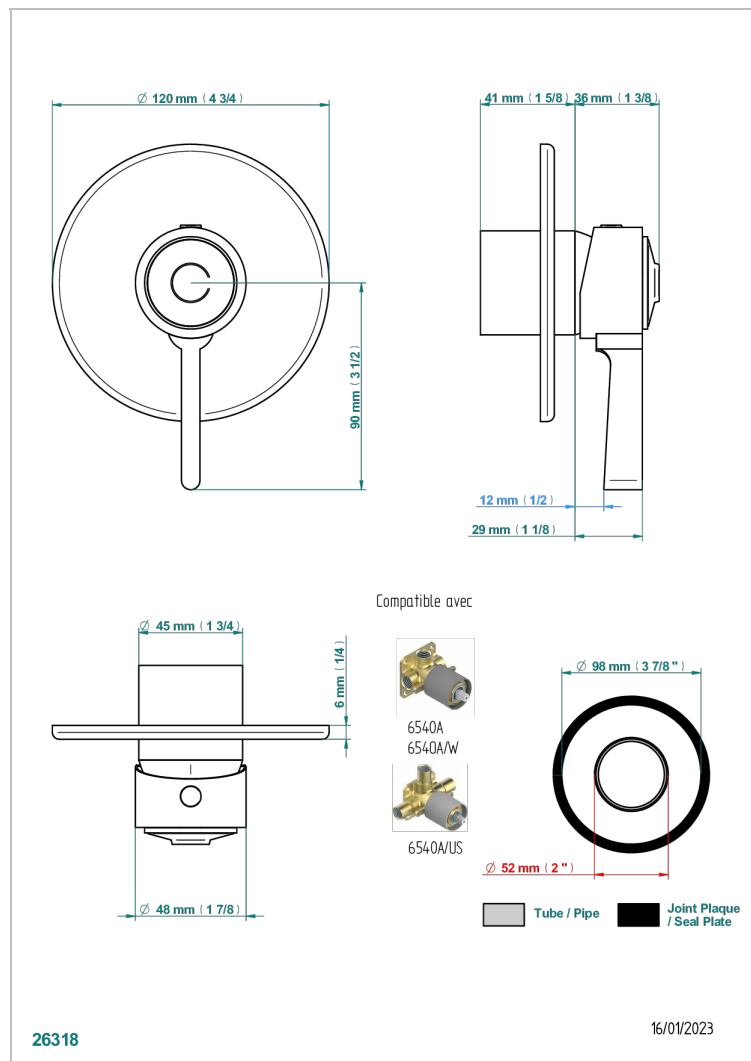

# FAUBOURG METAL WITH LEVER HANDLES

G2U-6540B

Wall shower mixer trim

## CHARACTERISTIC

- Faubourg Metal with lever handles
- Wall shower mixer trim

## RELATED SKU'S

- Ref. G00-6540A/US Built-in part for wall mounted flush fit shower mixer 2 inlets 1/2" -1 outlet 1/2" -US model