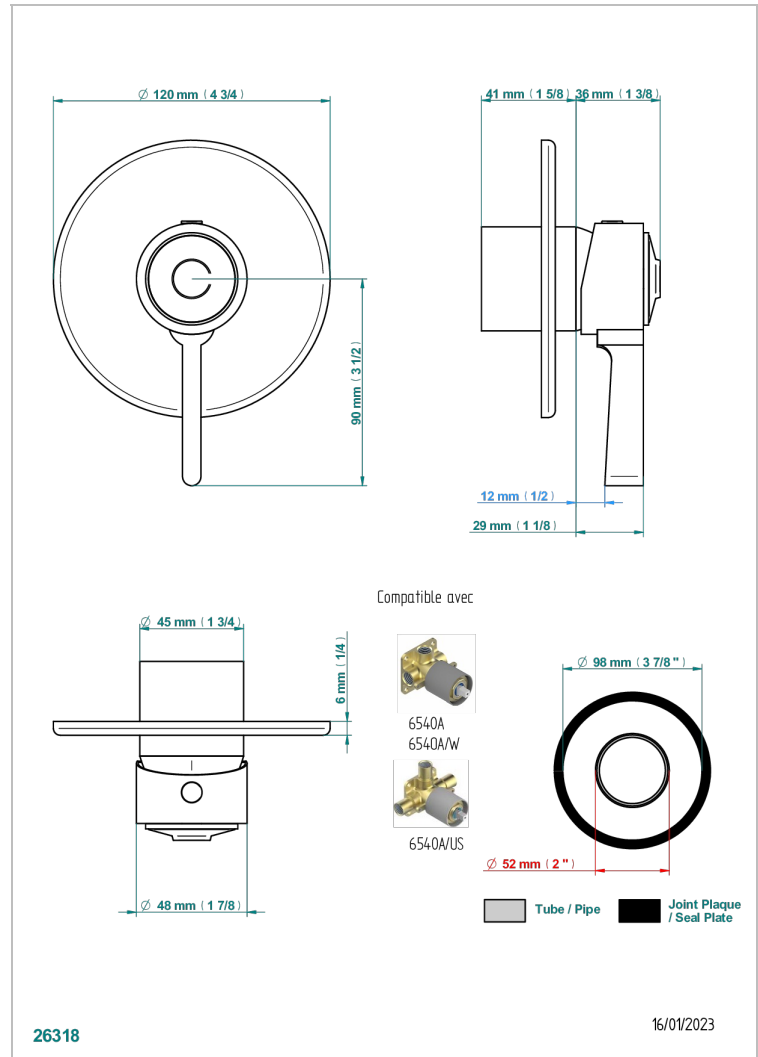

LE 9 NERO MARQUINA

G2I-6540B

Wall shower mixer trim

THG[®]
PARIS

CHARACTERISTIC

- Le 9 Nero Marquina
- Wall shower mixer trim

RELATED SKU'S

- Ref. G00-6540A/US Built-in part for wall mounted flush fit shower mixer 2 inlets 1/2" -1 outlet 1/2" -US model