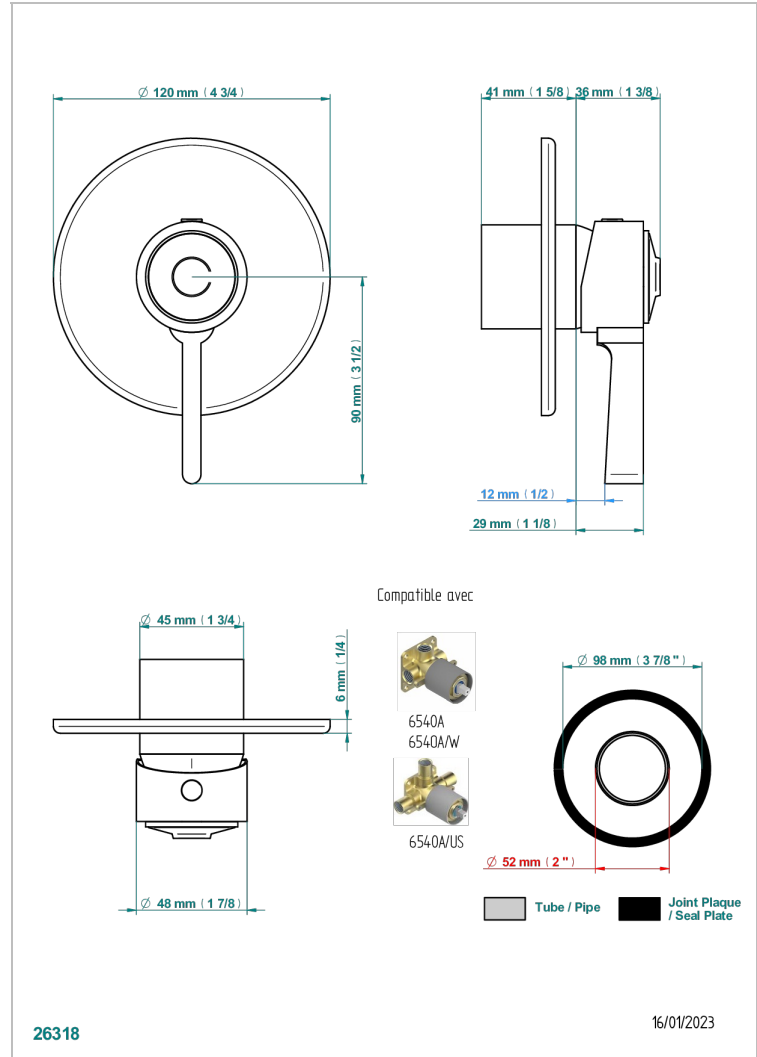

LE 9 HOWLITE

G2H-6540B

Wall shower mixer trim

THG[®]
PARIS

CHARACTERISTIC

- Le 9 Howlite
- Wall shower mixer trim

RELATED SKU'S

- Ref. G00-6540A/US Built-in part for wall mounted flush fit shower mixer 2 inlets 1/2" -1 outlet 1/2" -US model