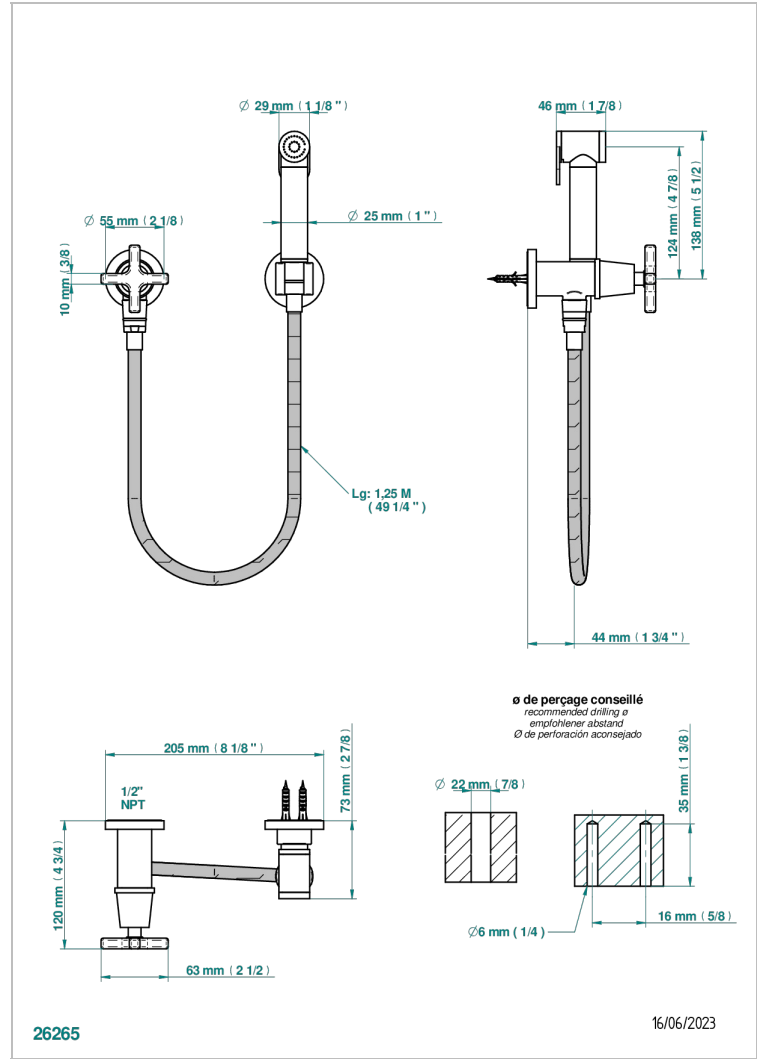

SPIRIT

G69-5840/8US

Handheld spray bidet with hose, elbow and hook

THG[®]
PARIS

CHARACTERISTIC

- Spirit
- Handheld spray bidet with hose, elbow and hook

TECHNICAL SPECS

- Recommandé : 3 bars (max. 5 bars) - Advised : 43,5 psi (max. 72 psi)
- 9,5 l/min à 3 bars (2.5 gpm at 43.5 psi)

AVAILABLE FINITIONS

- Chrome polished - A02
- Chrome polished / gold polished - G02
- Gold polished - F01
- Nickel polished - B01