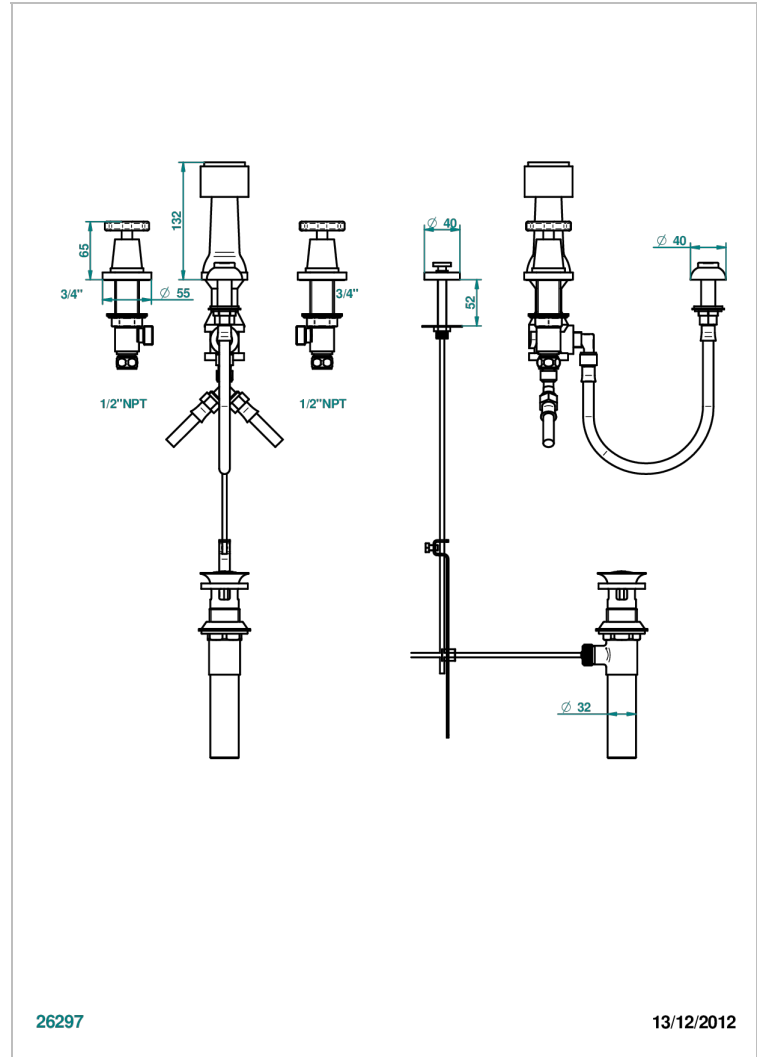

SPIRIT

G69-207KA

Deck mounted 3-hole bidet with vertical spray, vacuum breaker and drain

CHARACTERISTIC

- ASME : ASME A112.18.1-2011/CSA B125.1-11

STANDARDS

AVAILABLE FINITIONS

Black ceram - D30
Blush PVD - H62
Brass color PVD - H49
Brown bronze color PVD - F33
Chrome polished - A02
Chrome polished / gold polished - G02