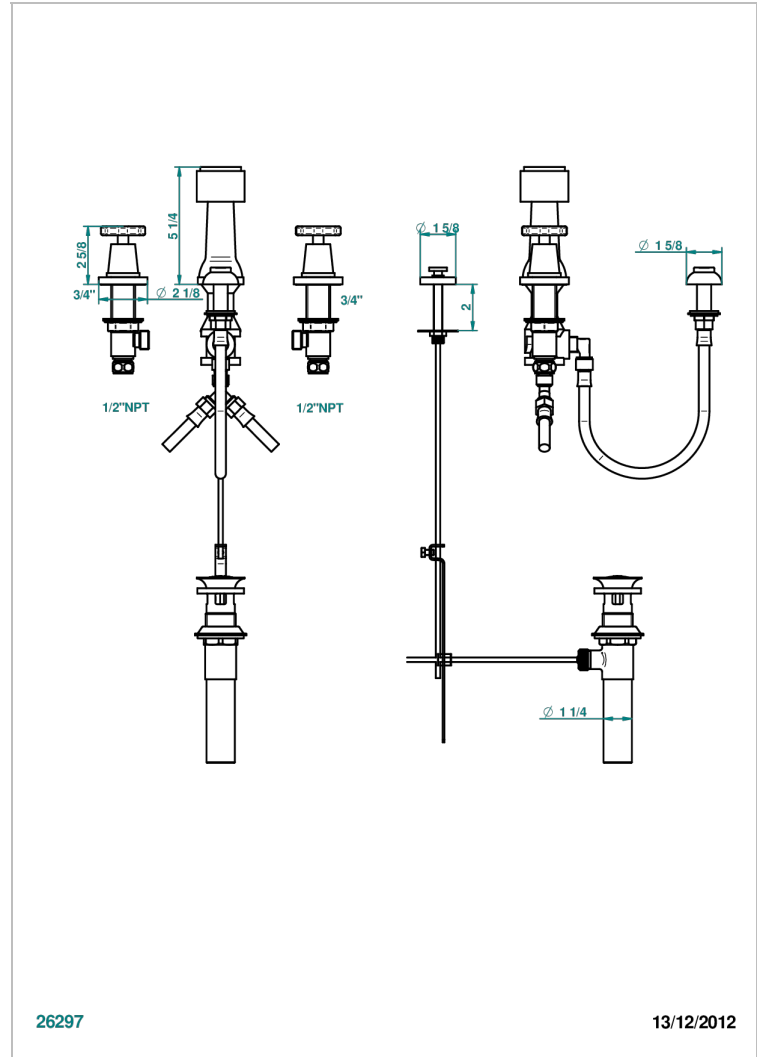

SPIRIT

G69-207KA

Deck mounted 3-hole bidet with vertical spray, vacuum breaker and drain

26297

13/12/2012

CHARACTERISTIC

- ASME : ASME A112.18.1-2011/CSA B125.1-11

STANDARDS