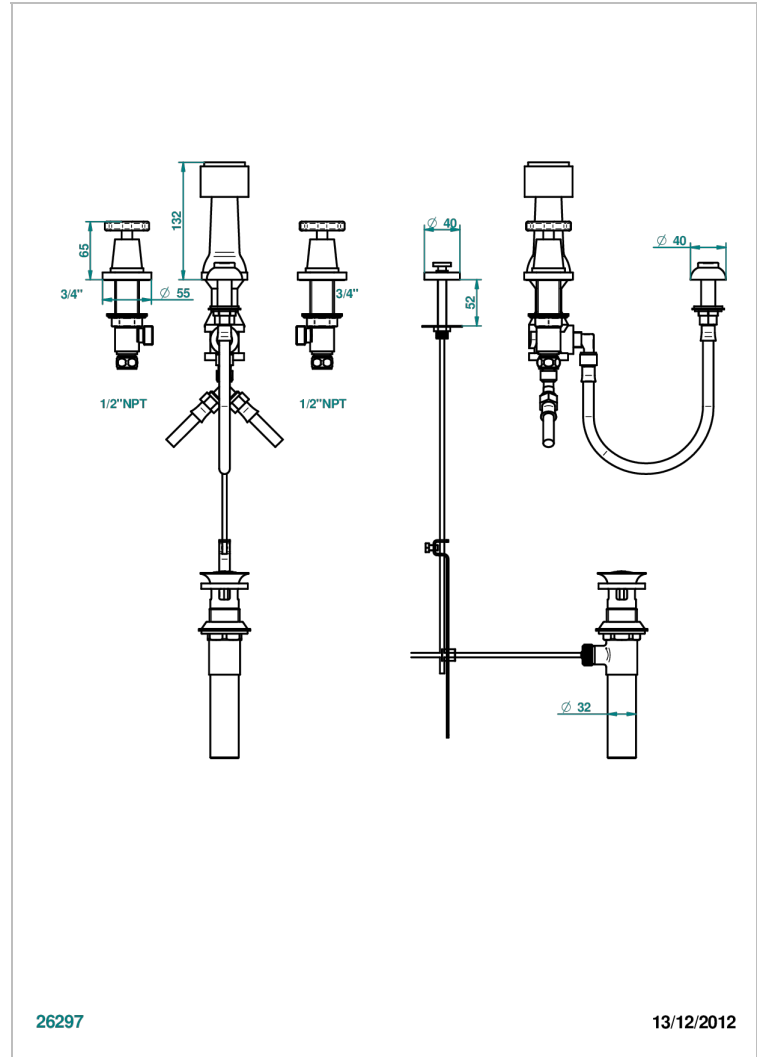

SPIRIT

G69-207KA

Bidet Faucet with vertical spray, drain and vacuum breaker, for bidet Kohler

CHARACTERISTIC

- ASME : ASME A112.18.1-2011/CSA B125.1-11

STANDARDS

AVAILABLE FINITIONS

Antique nickel - H28
Black ceram - D30
Blush PVD - H62
Brass color PVD - H49
Brown bronze color PVD - F33
Gold color PVD - H52