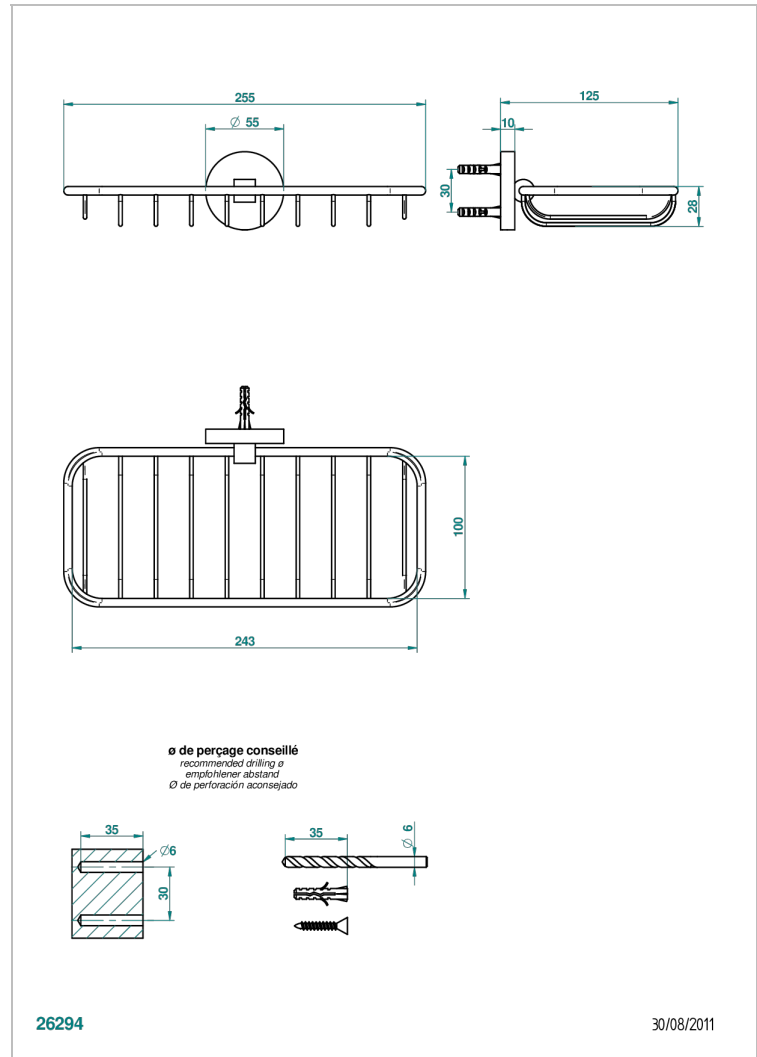

SPIRIT WITH LEVER

G58-620A

Net soap dish

THG[®]
PARIS

CHARACTERISTIC

- Spirit with lever
- Net soap dish

AVAILABLE FINITIONS

Antique nickel - H28
Black ceram - D30
Blush PVD - H62
Brass color PVD - H49
Brown bronze color PVD - F33
Gold color PVD - H52