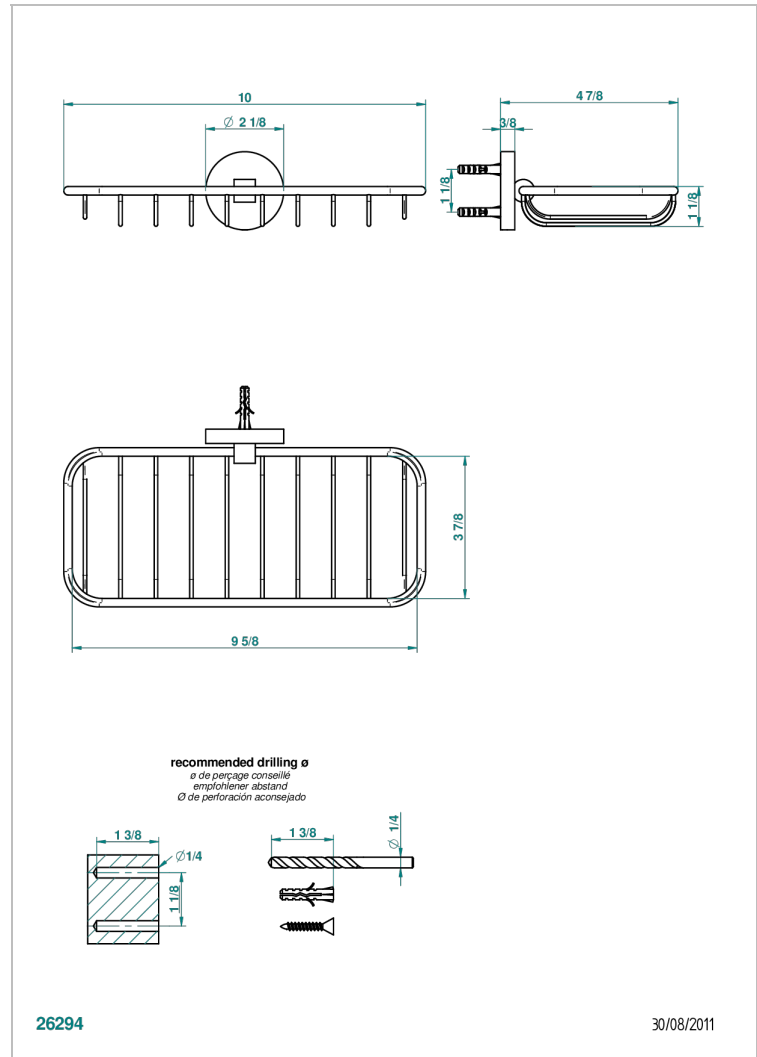

SPIRIT WITH LEVER

G58-620A

Net soap dish

THG[®]
PARIS

CHARACTERISTIC

- Spirit with lever
- Net soap dish

AVAILABLE FINITIONS

Antique nickel - H28
Black ceram - D30
Blush PVD - H62
Brass color PVD - H49
Brown bronze color PVD - F33
Gold color PVD - H52