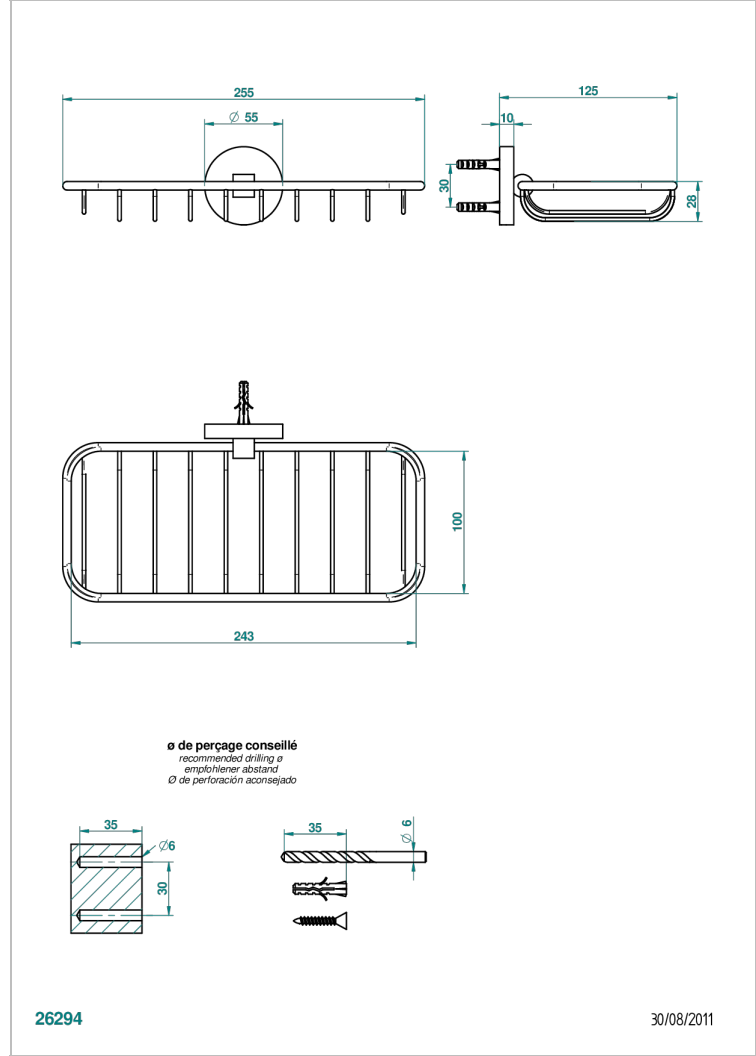

SPIRIT WITH LEVER

G58-620A

壁挂式255*112毫米肥皂架

THG[®]
PARIS

特色

- Spirit with lever
- 壁挂式255*112毫米肥皂架

可选饰面

Black ceram - D30
Blush PVD - H62
Graphite PVD - H64
Matt Umber PVD - H67
Matt blush PVD - H60
Matt graphite PVD - H65