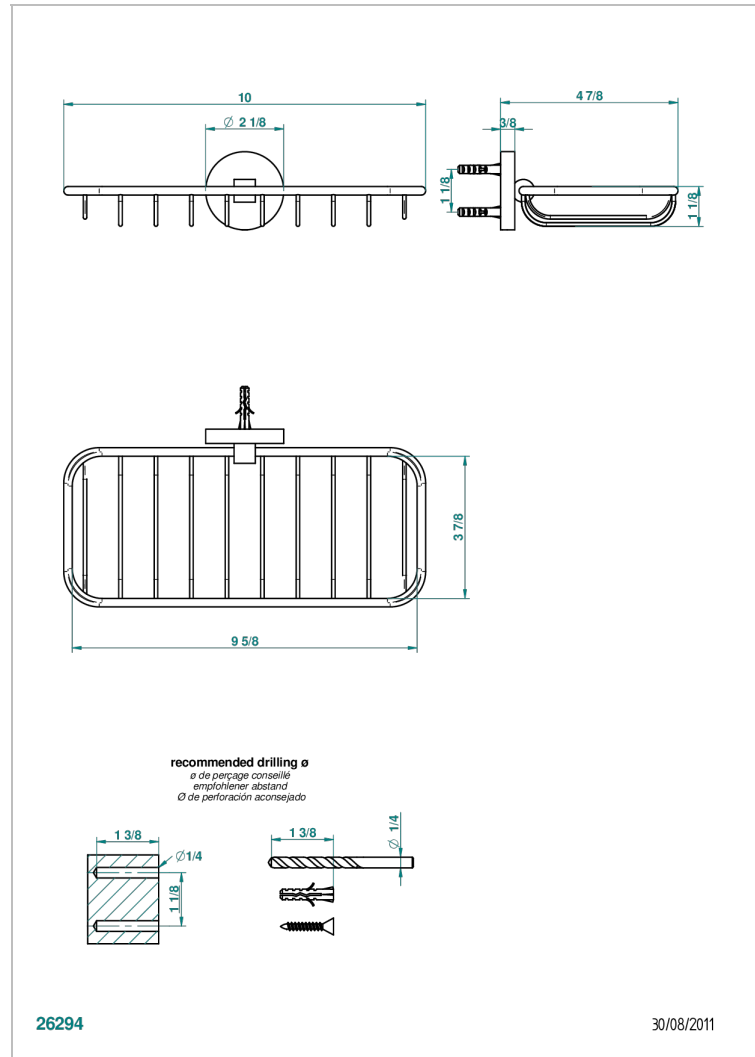

# SPIRIT WITH LEVER

G58-620A

Net soap dish

## CHARACTERISTIC

- Spirit with lever
- Net soap dish