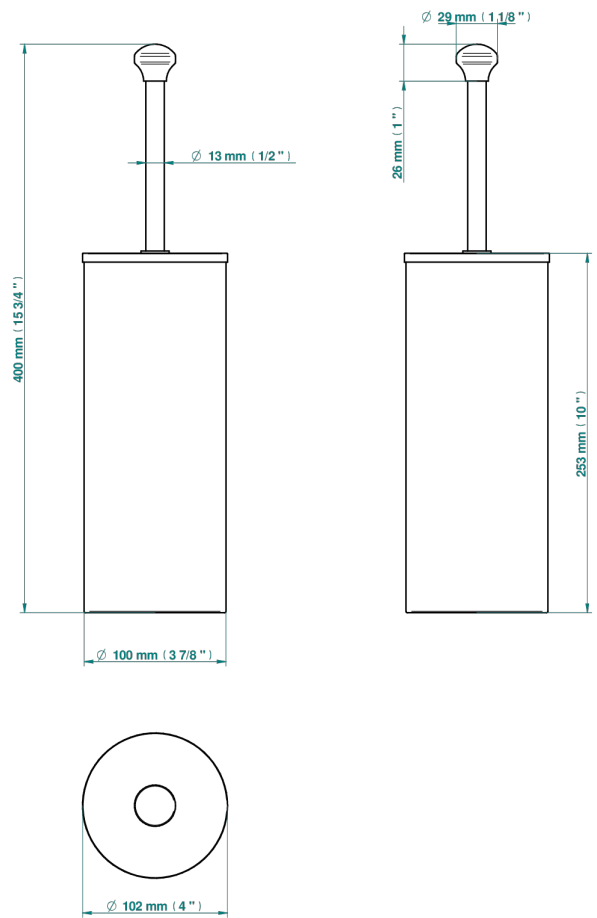

BEAUBOURG WITH LEVER HANDLES

G7B-4700C

THG[®]
PARIS

Metal toilet brush holder with brush with cover floor mounted

2629

09/12/2021

CHARACTERISTIC

- Beaubourg with lever handles
- Metal toilet brush holder with brush with cover floor mounted