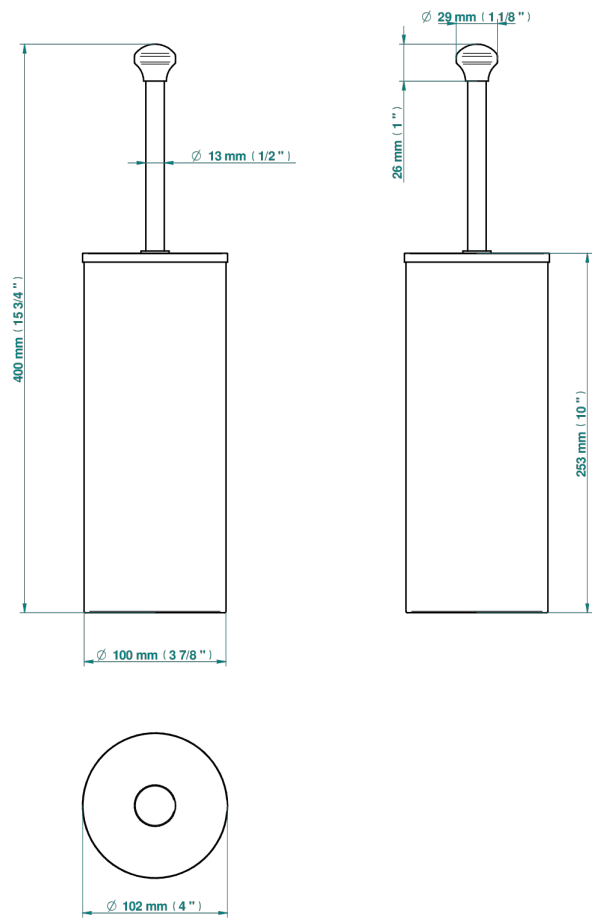

BEAUBOURG WITH LEVER

G7B-4700C

Wc brush with cover and metal holder

2629

09/12/2021

CHARACTERISTIC

- Beaubourg with lever
- Wc brush with cover and metal holder

AVAILABLE FINITIONS