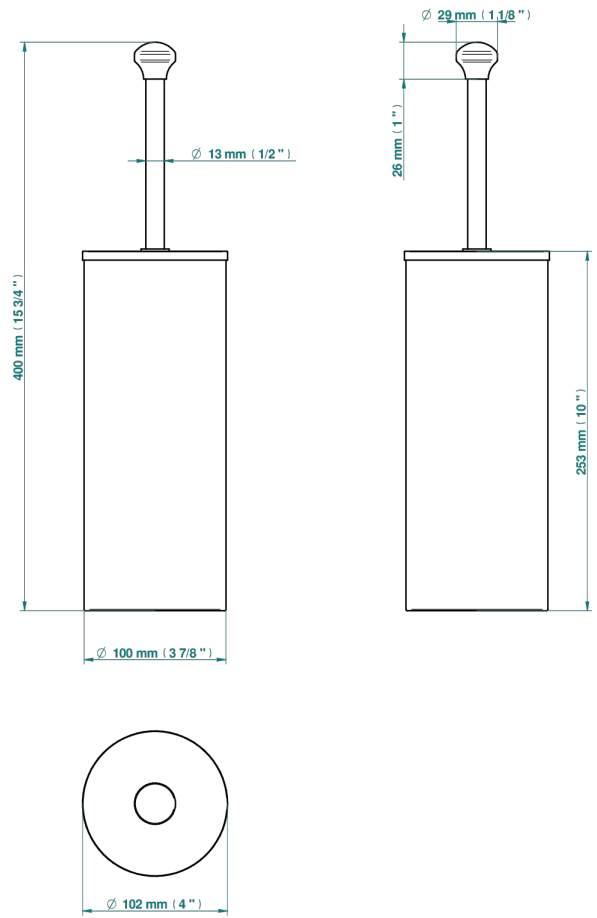

BEAUBOURG WITH LEVER

G7B-4700C

Wc brush with cover and metal holder

2629

09/12/2021

CHARACTERISTIC

- Beaubourg with lever
- Wc brush with cover and metal holder

AVAILABLE FINITIONS