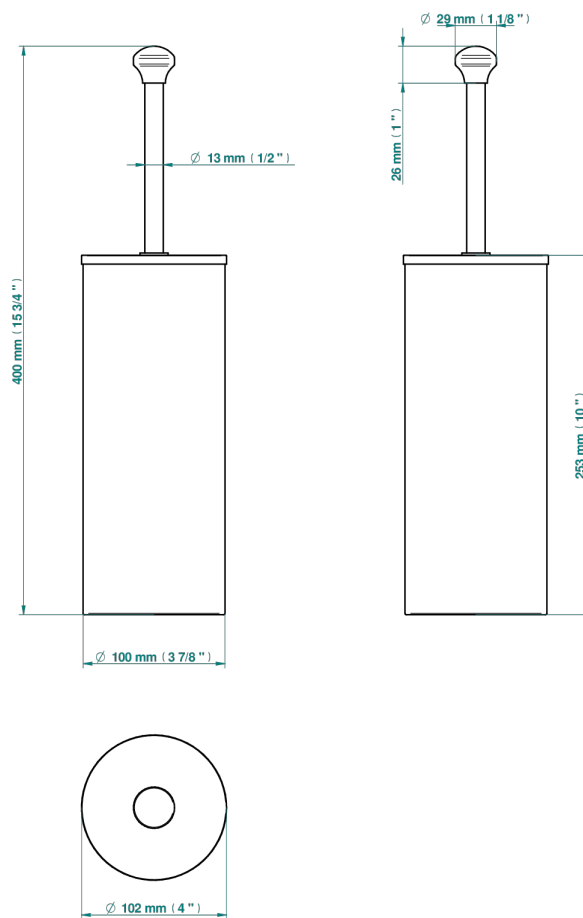

CHARLESTON WITH LEVER HANDLES

G75-4700C

THG[®]
PARIS

Metal toilet brush holder with brush with cover floor mounted

2629

09/12/2021

CHARACTERISTIC

- Charleston with lever handles
- Metal toilet brush holder with brush with cover floor mounted