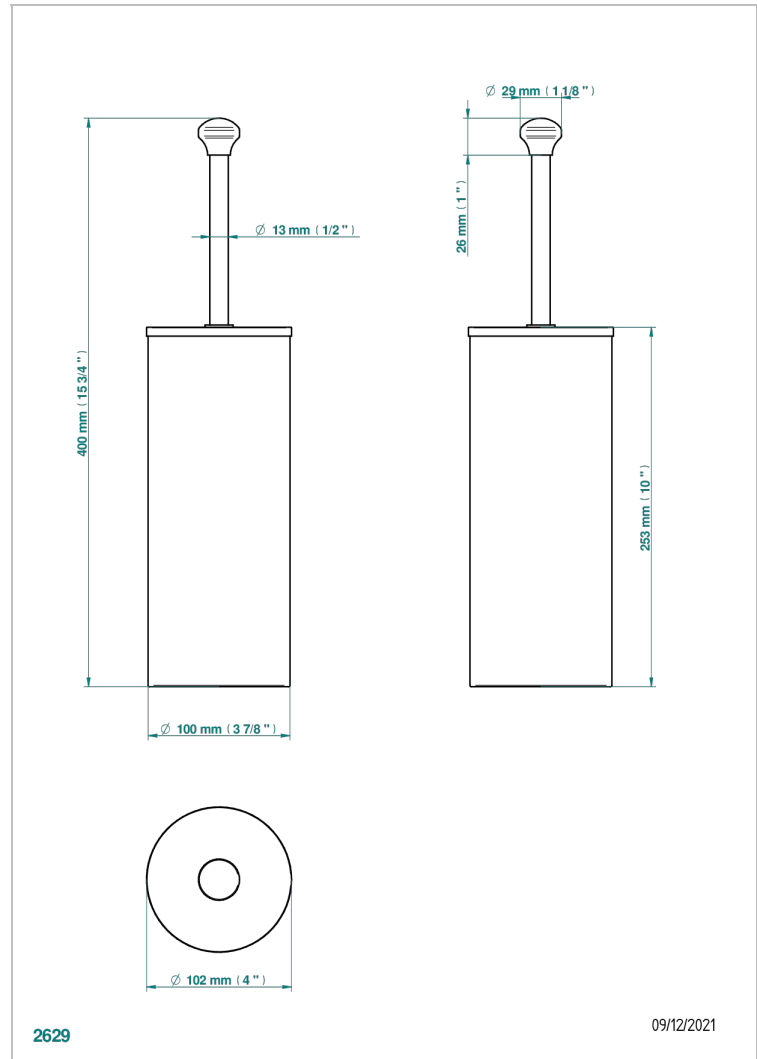

CHARLESTON WITH LEVER

G75-4700C

Wc brush with cover and metal holder

CHARACTERISTIC

- Charleston with lever
- Wc brush with cover and metal holder

AVAILABLE FINITIONS

Antique nickel - H28
Black ceram - D30
Blush PVD - H62
Brass color PVD - H49
Brown bronze color PVD - F33
Gold color PVD - H52