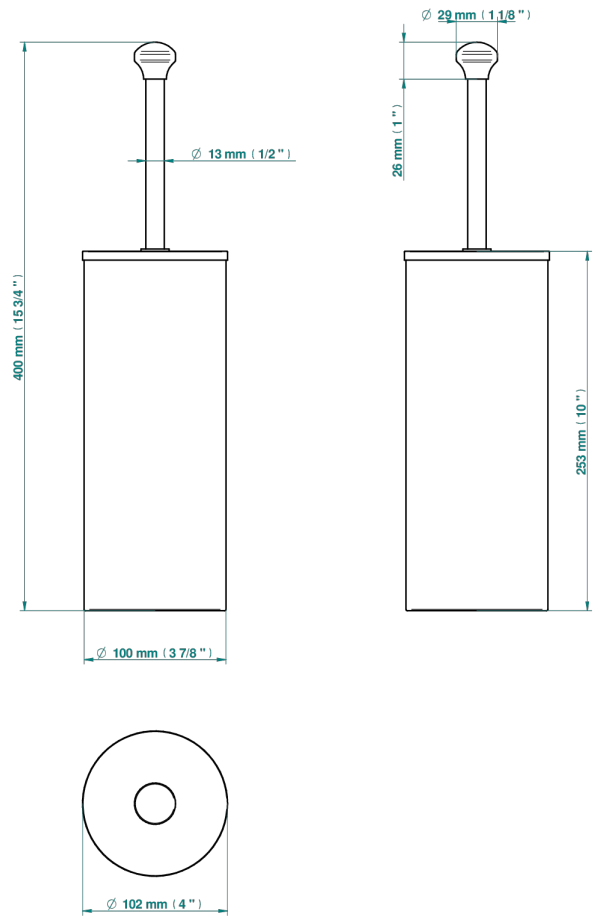

# CHARLESTON WITH LEVER

G75-4700C

Wc brush with cover and metal holder

2629

09/12/2021

## CHARACTERISTIC

- Charleston with lever
- Wc brush with cover and metal holder