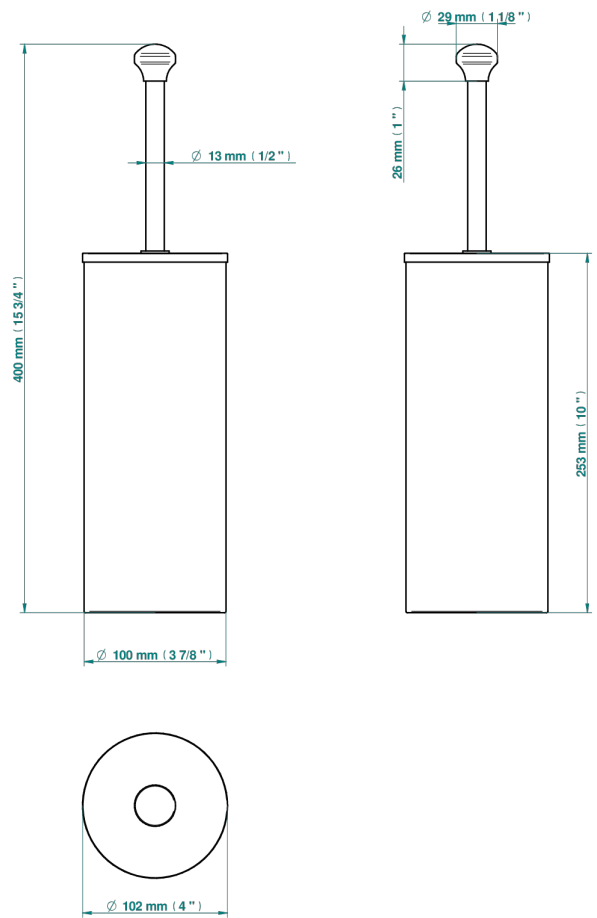

1900 WITH SMOOTH METAL LEVER HANDLES

G3M-4700C

THG[®]
PARIS

Metal toilet brush holder with brush with cover floor mounted

2629

09/12/2021

CHARACTERISTIC

- 1900 with smooth metal lever handles
- Metal toilet brush holder with brush with cover floor mounted