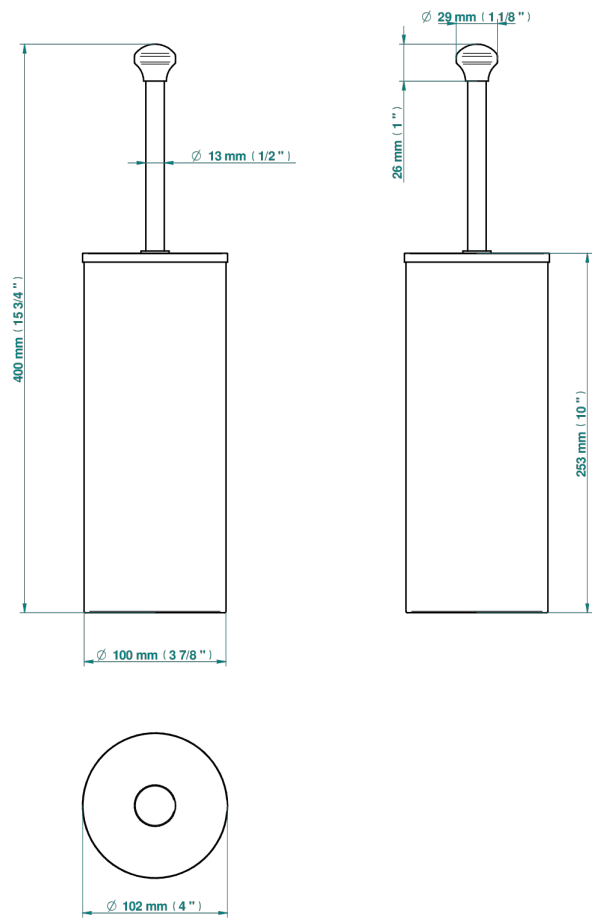

1900 WITH LEVER HANDLES

G28-4700C

Metal toilet brush holder with brush with cover floor mounted

2629

09/12/2021

CHARACTERISTIC

- 1900 with lever handles
- Metal toilet brush holder with brush with cover floor mounted