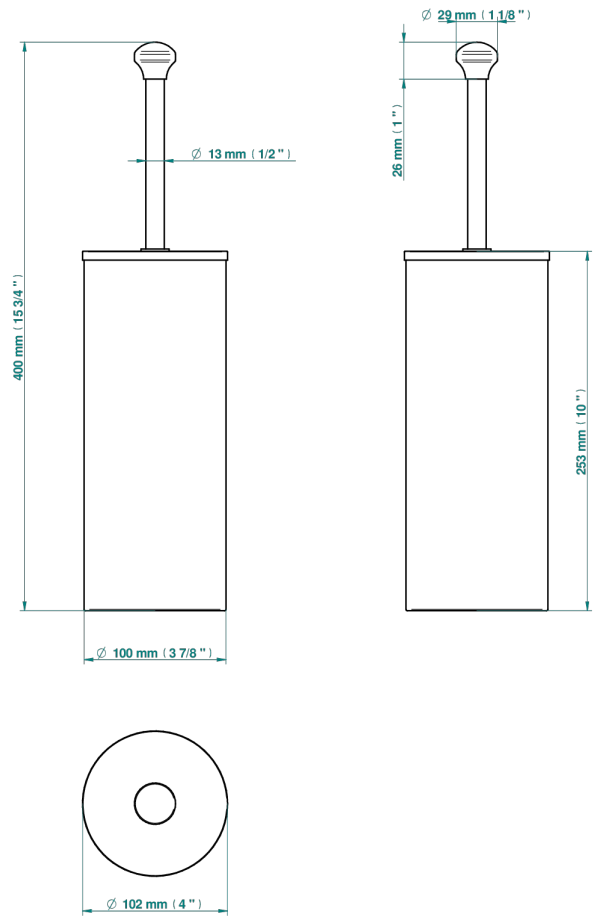

1900

G25-4700C

Metal toilet brush holder with brush with cover floor mounted

2629

09/12/2021

CHARACTERISTIC

- 1900
- Metal toilet brush holder with brush with cover floor mounted

AVAILABLE FINITIONS