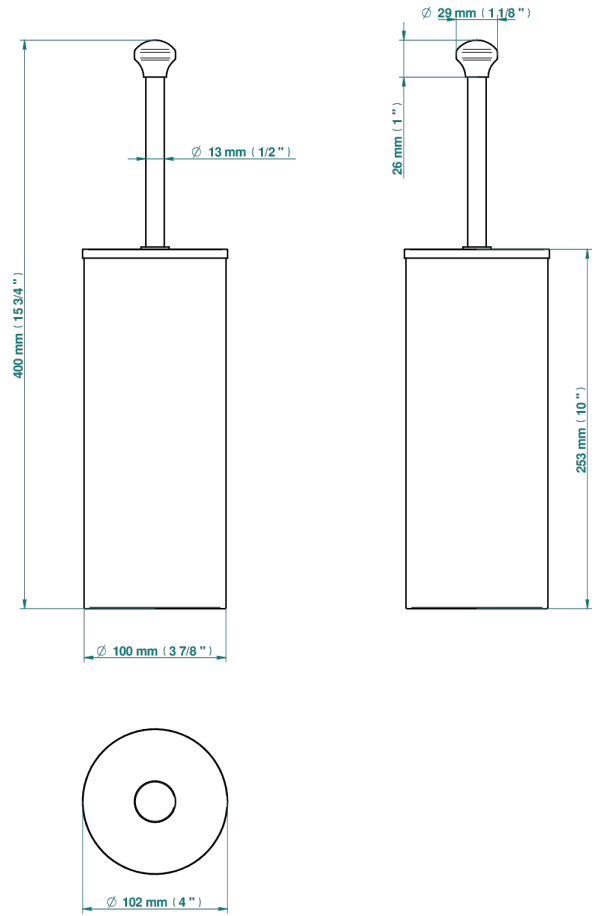

BROADWAY WITH WHITE PORCELAIN LEVER HANDLES

A04-4700C

Metal toilet brush holder with brush with cover floor mounted

2629

09/12/2021

CHARACTERISTIC

- Broadway with white porcelain lever handles
- Metal toilet brush holder with brush with cover floor mounted