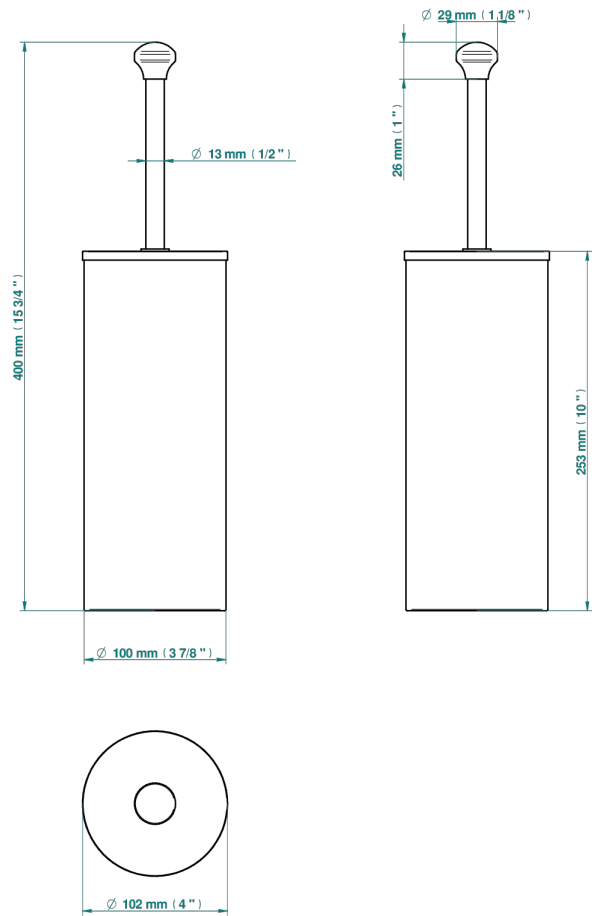

# BROADWAY WITH LEVER

A04-4700C

Wc brush with cover and metal holder

2629

09/12/2021

## CHARACTERISTIC

- Broadway with Lever
- Wc brush with cover and metal holder