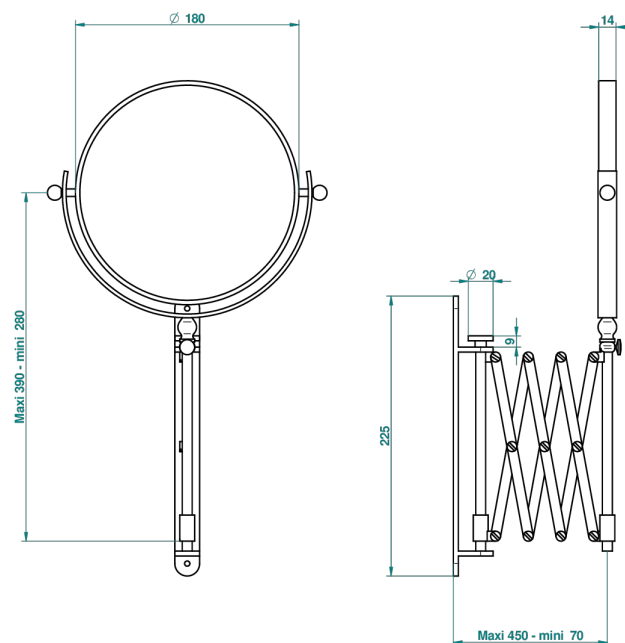

FAUBOURG BLACK PORCELAIN WITH LEVER HANDLES

G2M-668

Extendable shaving mirror, reversible with 1 magnifying side (not available in PVD finishes)

26287

17/05/2013

CHARACTERISTIC

- Faubourg Black Porcelain with lever handles
- Extendable shaving mirror, reversible with 1 magnifying side (not available in PVD finishes)

AVAILABLE FINITIONS

Chrome polished - A02
Chrome polished / gold polished - G02
Gold mat - F07
Gold polished - F01
Light coated bronze - D01
Matt chrome (American satin) - C02

Matt nickel (American satin) - C01
Nickel antique / Sovereign - H28
Nickel polished - B01
Soft gold - F30
Soft matt gold - F31