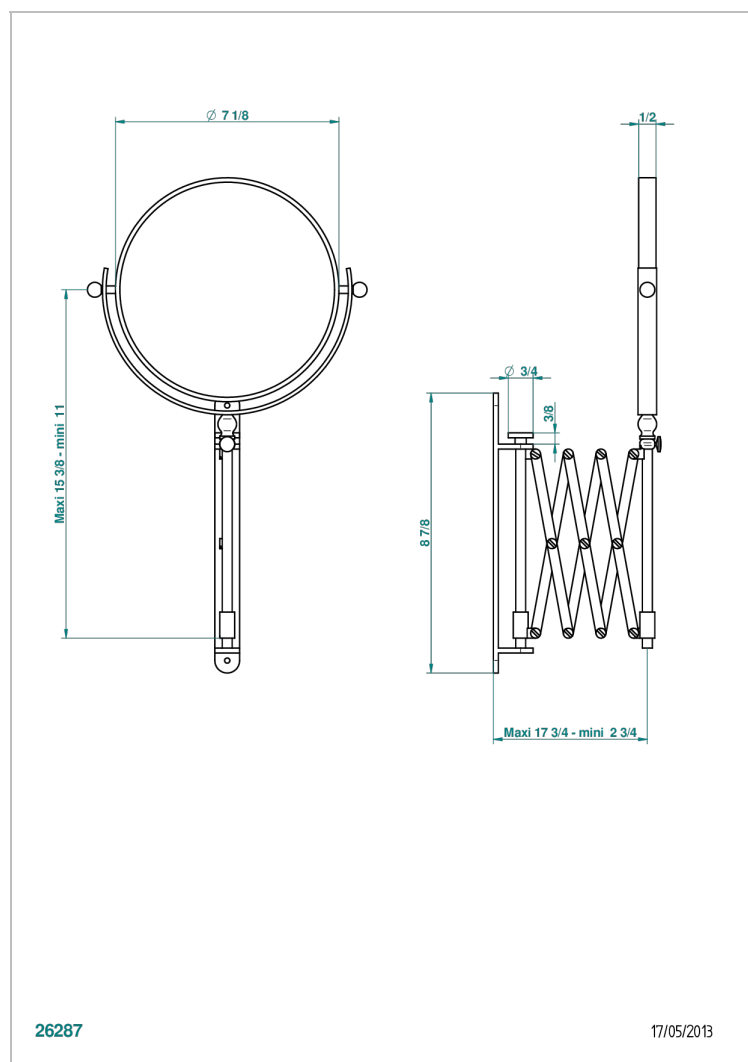

FAUBOURG BLACK PORCELAIN WITH LEVER HANDLES

G2M-668

Extendable shaving mirror, reversible with 1 magnifying side (not available in PVD finishes)

CHARACTERISTIC

- Faubourg Black Porcelain with lever handles
- Extendable shaving mirror, reversible with 1 magnifying side (not available in PVD finishes)

AVAILABLE FINITIONS

Chrome polished - A02
Chrome polished / gold polished - G02
Gold mat - F07
Gold polished - F01
Light coated bronze - D01
Matt chrome (American satin) - C02

Matt nickel (American satin) - C01
Nickel antique / Sovereign - H28
Nickel polished - B01
Soft gold - F30
Soft matt gold - F31