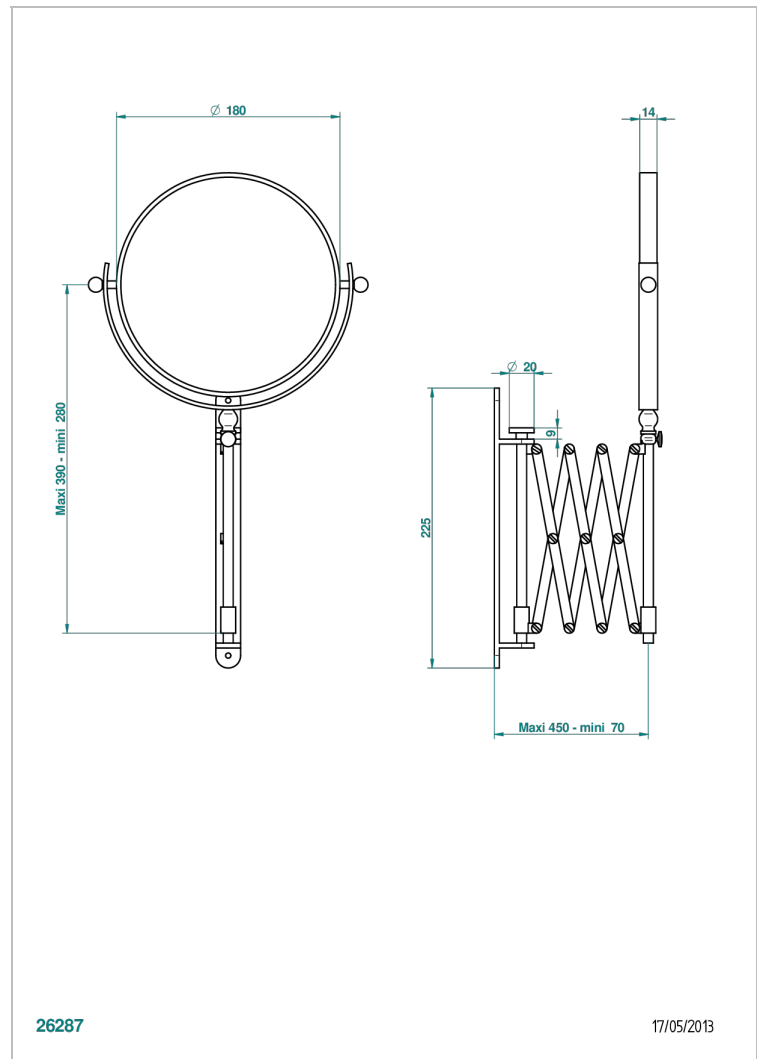

FAUBOURG BLACK PORCELAIN

G2L-668

Extendable shaving mirror, reversible with 1 magnifying side (not available in PVD finishes)

THG[®]
PARIS

CHARACTERISTIC

- Faubourg Black Porcelain
- Extendable shaving mirror, reversible with 1 magnifying side (not available in PVD finishes)

AVAILABLE FINITIONS

Chrome polished - A02
Chrome polished / gold polished - G02
Gold mat - F07
Gold polished - F01
Light coated bronze - D01
Matt chrome (American satin) - C02

Matt nickel (American satin) - C01
Nickel antique / Sovereign - H28
Nickel polished - B01
Soft gold - F30
Soft matt gold - F31