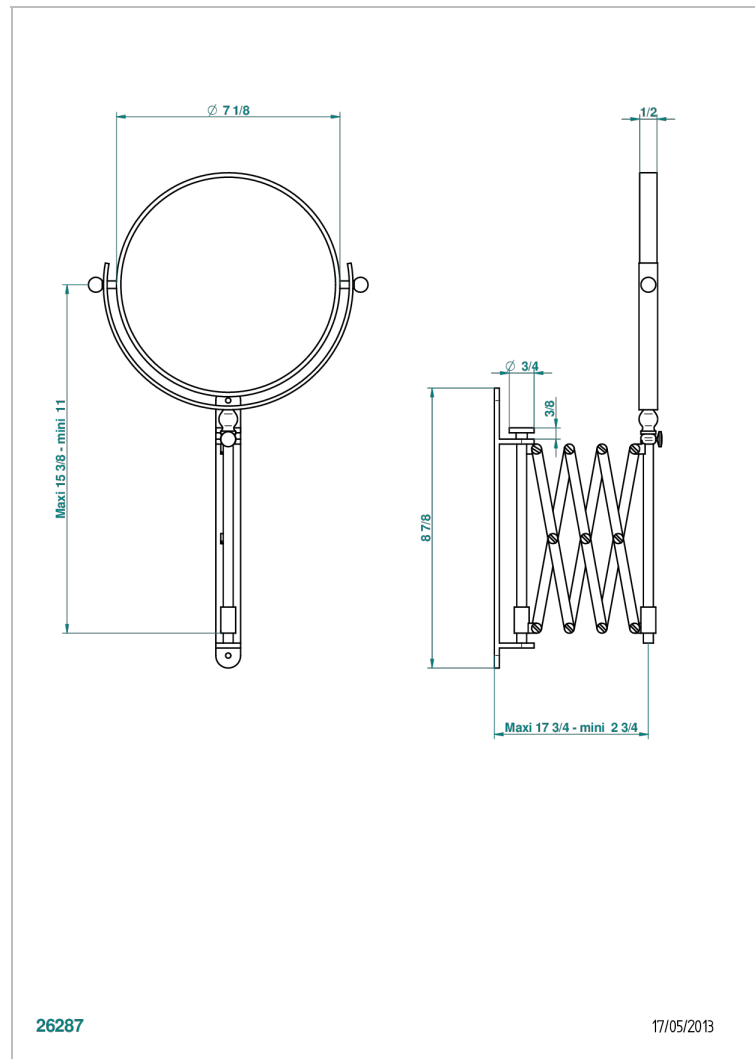

FAUBOURG BLACK PORCELAIN

G2L-668

Extendable shaving mirror, reversible with 1 magnifying side (not available in PVD finishes)

THG[®]
PARIS

CHARACTERISTIC

- Faubourg Black Porcelain
- Extendable shaving mirror, reversible with 1 magnifying side (not available in PVD finishes)

AVAILABLE FINITIONS

Chrome polished - A02
Chrome polished / gold polished - G02
Gold mat - F07
Gold polished - F01
Light coated bronze - D01
Matt chrome (American satin) - C02

Matt nickel (American satin) - C01
Nickel antique / Sovereign - H28
Nickel polished - B01
Soft gold - F30
Soft matt gold - F31