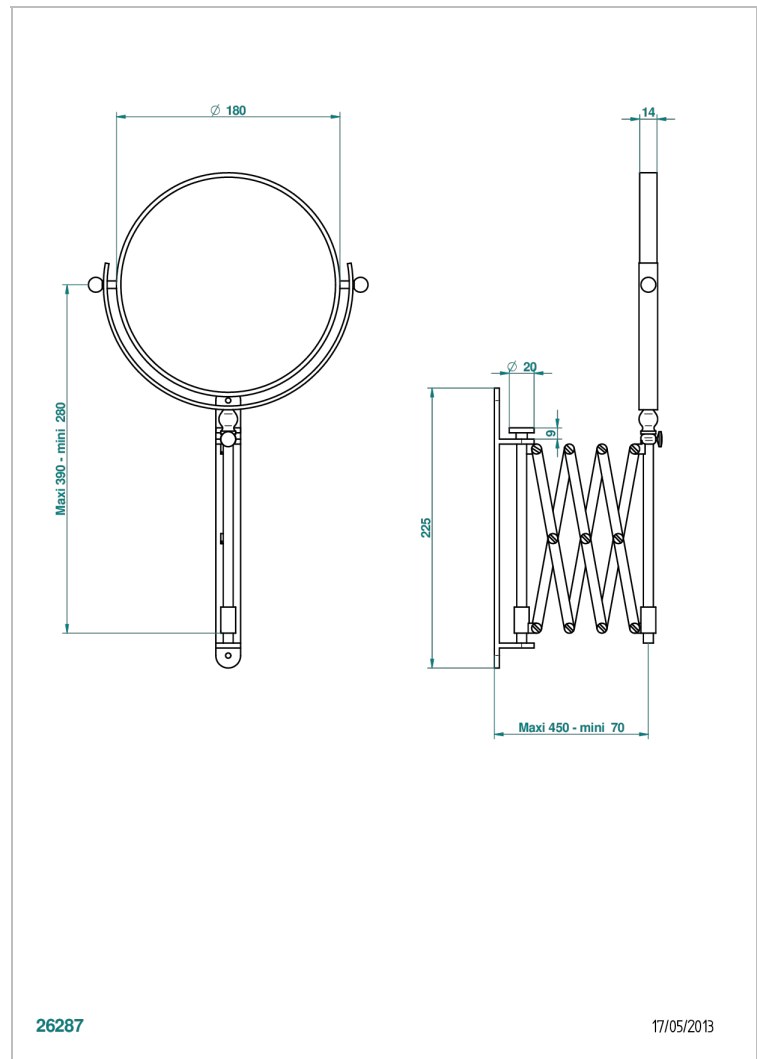

FAUBOURG WHITE PORCELAIN

G2K-668

Extendable shaving mirror, reversible with 1 magnifying side (not available in PVD finishes)

THG[®]
PARIS

CHARACTERISTIC

- Faubourg White Porcelain
- Extendable shaving mirror, reversible with 1 magnifying side (not available in PVD finishes)

AVAILABLE FINITIONS

Chrome polished - A02
Chrome polished / gold polished - G02
Gold mat - F07
Gold polished - F01
Light coated bronze - D01
Matt chrome (American satin) - C02

Matt nickel (American satin) - C01
Nickel antique / Sovereign - H28
Nickel polished - B01
Soft gold - F30
Soft matt gold - F31