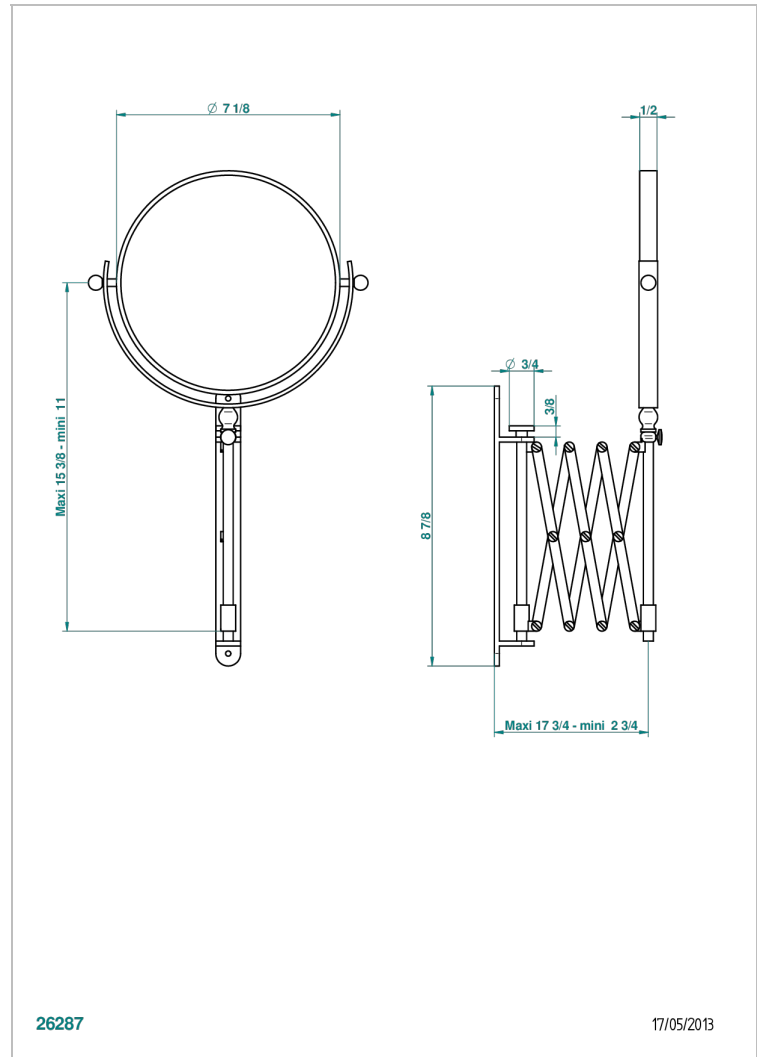

FAUBOURG WHITE PORCELAIN

G2K-668

Extendable shaving mirror, reversible with 1 magnifying side (not available in PVD finishes)

THG[®]
PARIS

CHARACTERISTIC

- Faubourg White Porcelain
- Extendable shaving mirror, reversible with 1 magnifying side (not available in PVD finishes)

AVAILABLE FINITIONS

Chrome polished - A02
Chrome polished / gold polished - G02
Gold mat - F07
Gold polished - F01
Light coated bronze - D01
Matt chrome (American satin) - C02

Matt nickel (American satin) - C01
Nickel antique / Sovereign - H28
Nickel polished - B01
Soft gold - F30
Soft matt gold - F31