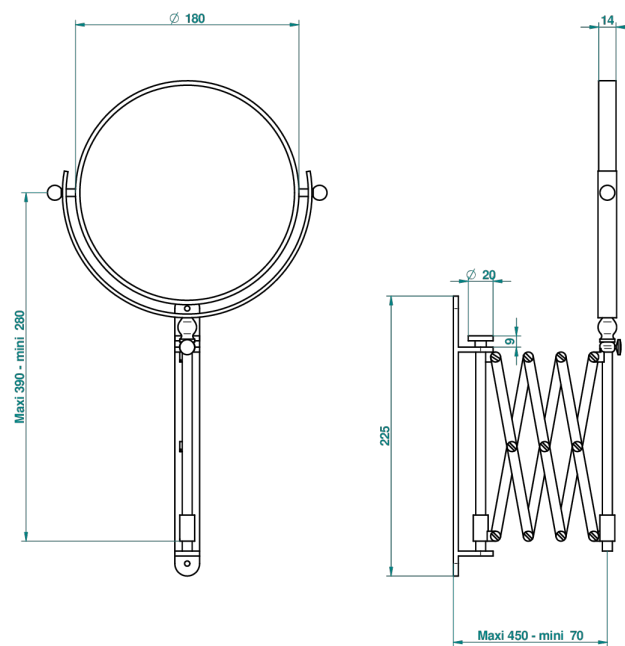

FAUBOURG WHITE PORCELAIN WITH LEVER HANDLES

G2J-668

Extendable shaving mirror, reversible with 1 magnifying side (not available in PVD finishes)

26287

17/05/2013

CHARACTERISTIC

- Faubourg White Porcelain with lever handles
- Extendable shaving mirror, reversible with 1 magnifying side (not available in PVD finishes)

AVAILABLE FINITIONS

Chrome polished - A02
Chrome polished / gold polished - G02
Gold mat - F07
Gold polished - F01
Light coated bronze - D01
Matt chrome (American satin) - C02

Matt nickel (American satin) - C01
Nickel antique / Sovereign - H28
Nickel polished - B01
Soft gold - F30
Soft matt gold - F31