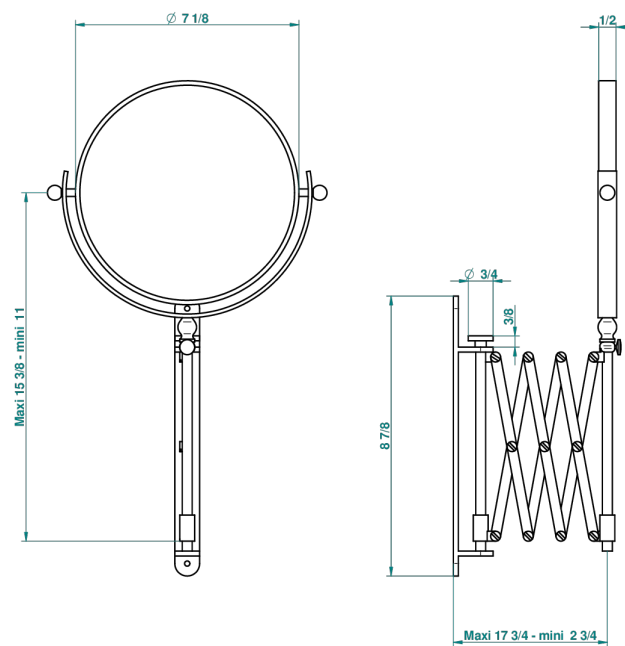

FAUBOURG WHITE PORCELAIN WITH LEVER HANDLES

G2J-668

Extendable shaving mirror, reversible with 1 magnifying side (not available in PVD finishes)

26287

17/05/2013

CHARACTERISTIC

- Faubourg White Porcelain with lever handles
- Extendable shaving mirror, reversible with 1 magnifying side (not available in PVD finishes)

AVAILABLE FINITIONS

Chrome polished - A02
Chrome polished / gold polished - G02
Gold mat - F07
Gold polished - F01
Light coated bronze - D01
Matt chrome (American satin) - C02

Matt nickel (American satin) - C01
Nickel antique / Sovereign - H28
Nickel polished - B01
Soft gold - F30
Soft matt gold - F31