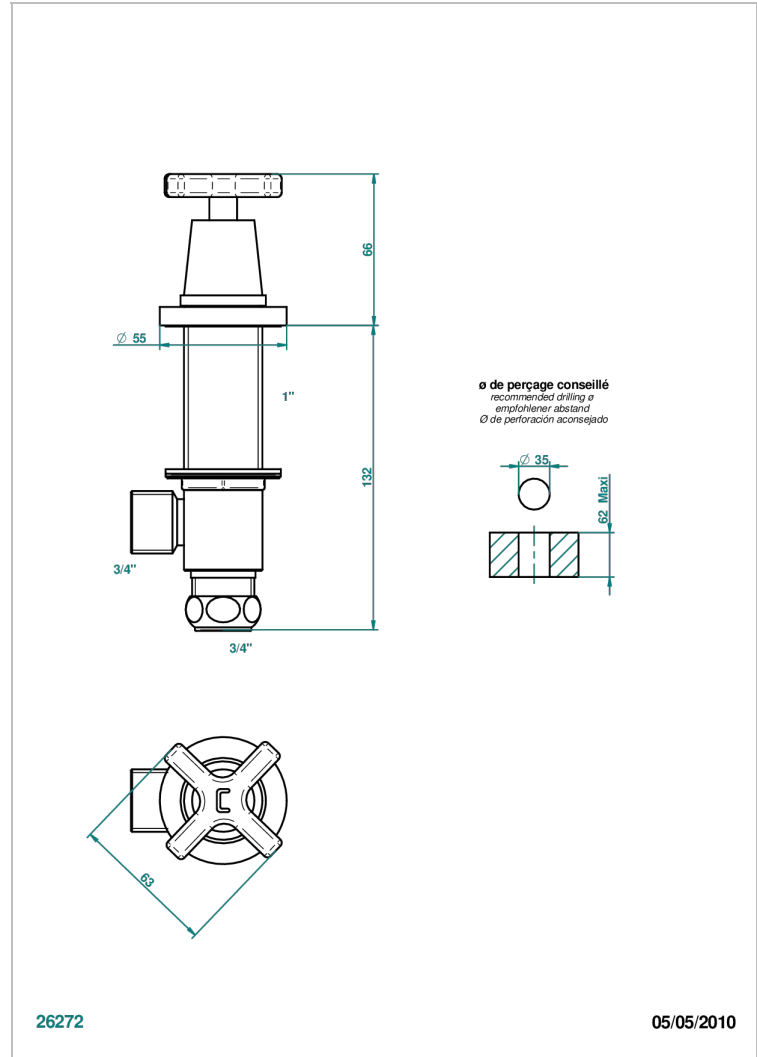

SPIRIT

G69-36/C

Rim mounted 3/4" valve, cold

CHARACTERISTIC

- Spirit
- Rim mounted 3/4" valve, cold

AVAILABLE FINITIONS

Antique nickel - H28
Black ceram - D30
Blush PVD - H62
Brass color PVD - H49
Brown bronze color PVD - F33
Gold color PVD - H52