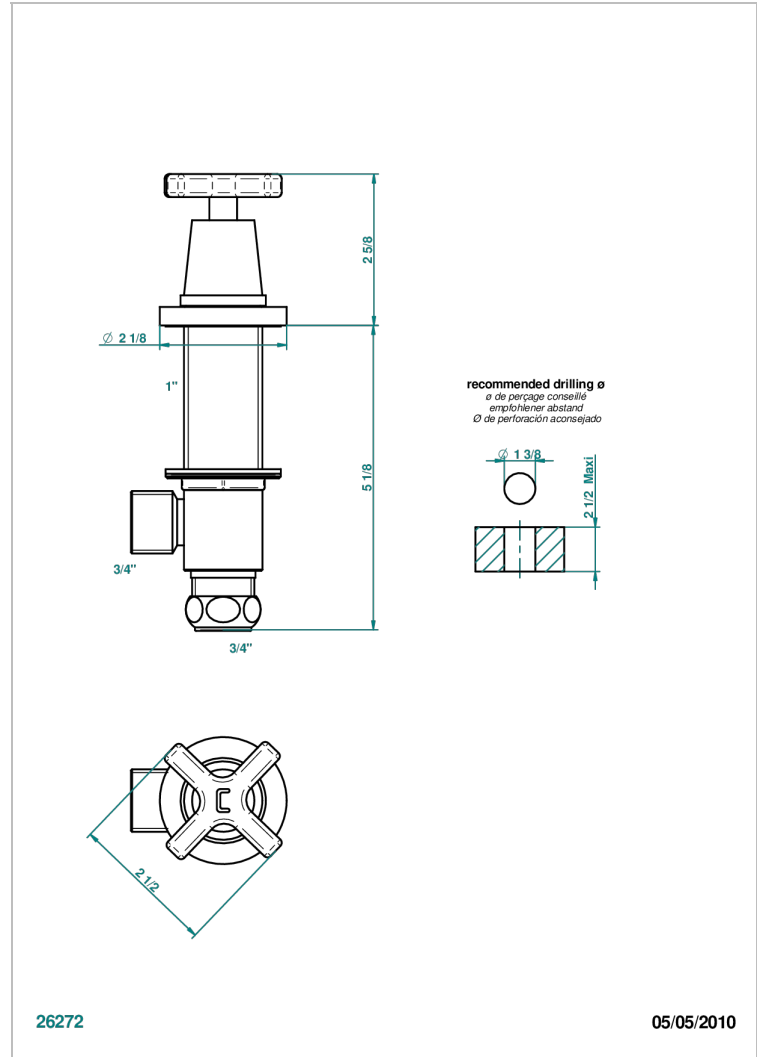

SPIRIT

G69-36/C

Rim mounted 3/4" valve, cold

CHARACTERISTIC

- Spirit
- Rim mounted 3/4" valve, cold

AVAILABLE FINITIONS

Antique nickel - H28
Black ceram - D30
Blush PVD - H62
Brass color PVD - H49
Brown bronze color PVD - F33
Gold color PVD - H52