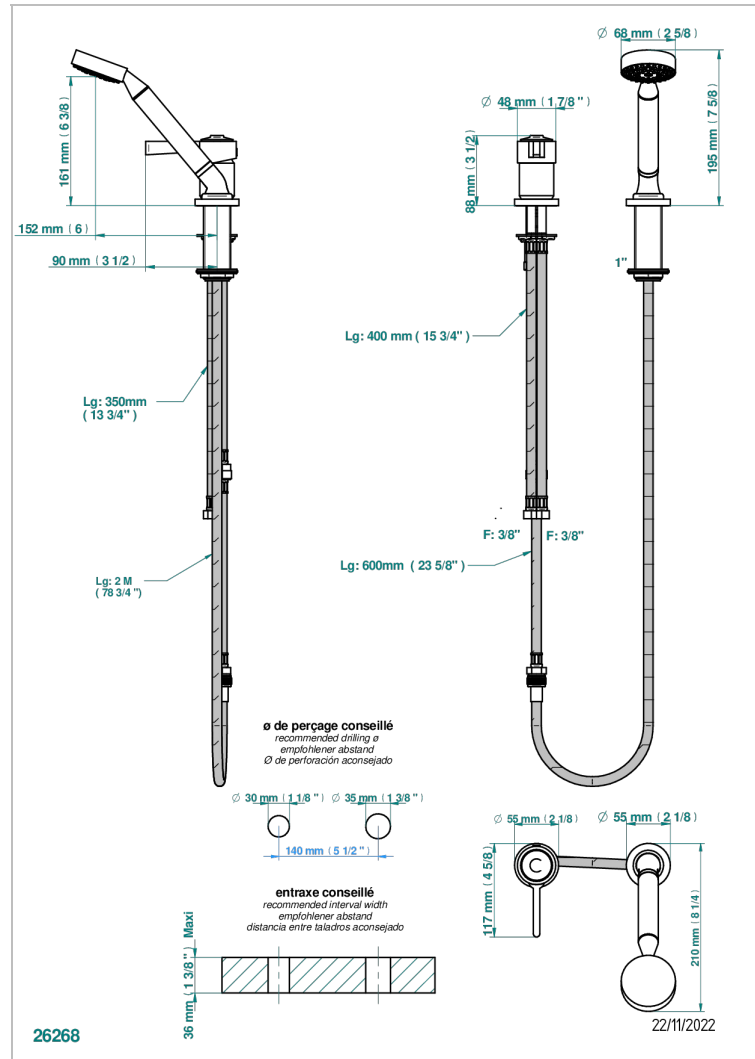

# SPIRIT

G69-6523/60A

Rim mounted ceramic mixer with handshower

## CHARACTERISTIC

- Spirit
- Rim mounted ceramic mixer with handshower

## TECHNICAL SPECS

- Recommandé : 3 bars (max. 5 bars) - Advised : 43,5 psi (max. 72 psi)
- 9,5 l/min à 3 bars (2.5 gpm at 43.5 psi)

## AVAILABLE FINITIONS

Antique nickel - H28  
Black ceram - D30  
Blush PVD - H62  
Brass color PVD - H49  
Brown bronze color PVD - F33  
Gold color PVD - H52

Graphite PVD - H64  
Lacquered light bronze - D01  
Matt Umber PVD - H67  
Matt blush PVD - H60  
Matt brass color PVD - H50  
Matt brown bronze color PVD - F34