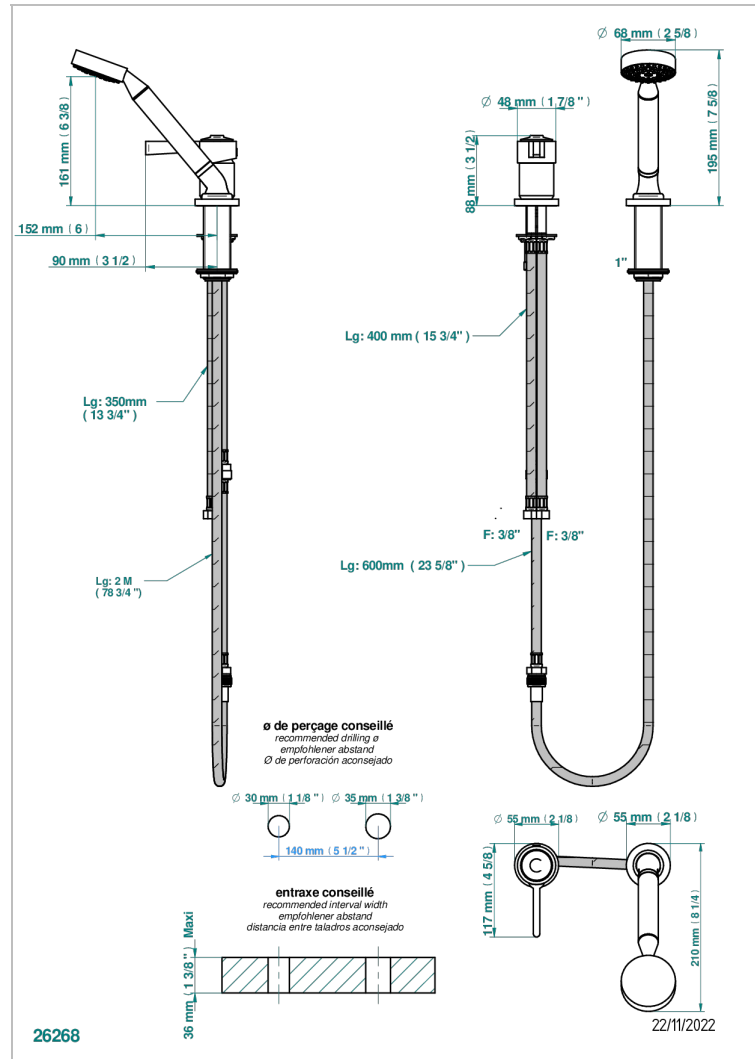

SPIRIT

G69-6523/60A

Rim mounted ceramic mixer with handshower

CHARACTERISTIC

- Spirit
- Rim mounted ceramic mixer with handshower

TECHNICAL SPECS

- Recommandé : 3 bars (max. 5 bars) - Advised : 43,5 psi (max. 72 psi)
- 9,5 l/min à 3 bars (2.5 gpm at 43.5 psi)

AVAILABLE FINITIONS

Antique nickel - H28
Black ceram - D30
Blush PVD - H62
Brass color PVD - H49
Brown bronze color PVD - F33
Gold color PVD - H52

Graphite PVD - H64
Lacquered light bronze - D01
Matt Umber PVD - H67
Matt blush PVD - H60
Matt brass color PVD - H50
Matt brown bronze color PVD - F34

Soft gold - F30
Soft matt gold - F31
Umber PVD - H66
Varnished matt antique red copper (color finish) - H07