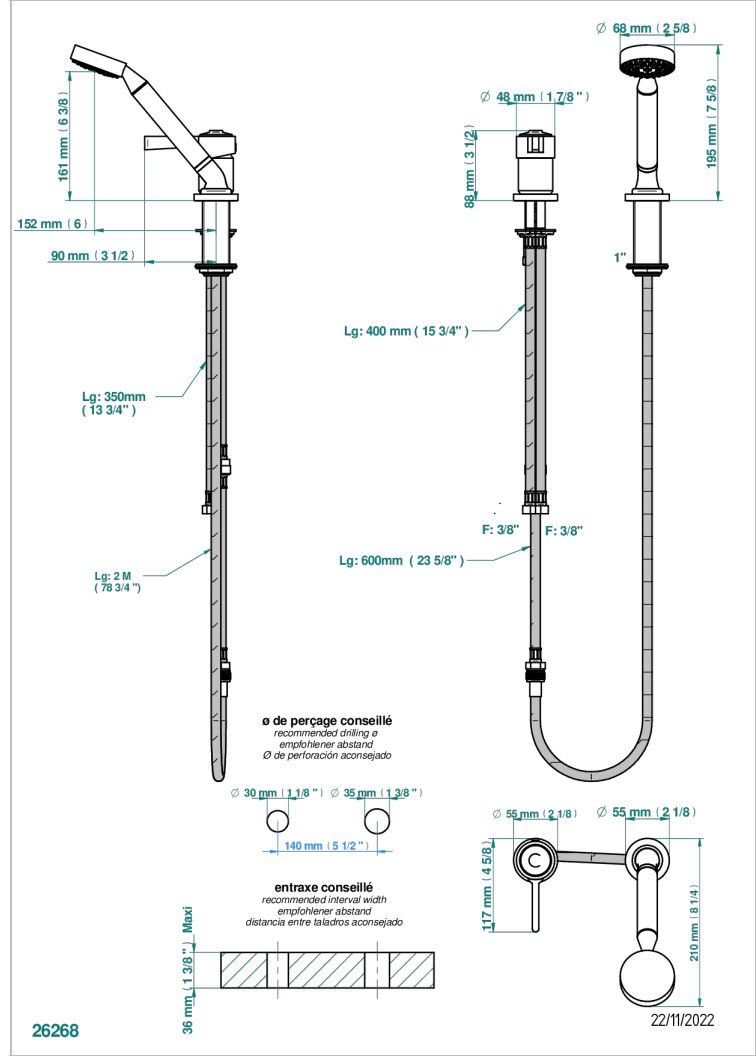

SPIRIT WITH LEVER

G58-6523/60A

Rim mounted ceramic mixer with handshower

CHARACTERISTIC

- Spirit with lever
- Rim mounted ceramic mixer with handshower

TECHNICAL SPECS

- Recommandé : 3 bars (max. 5 bars) - Advised : 43,5 psi (max. 72 psi)
- 9,5 l/min à 3 bars (2.5 gpm at 43.5 psi)

AVAILABLE FINITIONS

- Antique nickel - H28
- Black ceram - D30
- Blush PVD - H62
- Brass color PVD - H49
- Brown bronze color PVD - F33
- Gold color PVD - H52

- Graphite PVD - H64
- Lacquered light bronze - D01
- Matt Umber PVD - H67
- Matt blush PVD - H60
- Matt brass color PVD - H50
- Matt brown bronze color PVD - F34

- Matt chrome - C02
- Matt gold - F07
- Matt gold color PVD - H53
- Matt graphite PVD - H65
- Matt nickel (color finish) - C01
- Matt nickel color PVD - H56

- Natural smoked Brass - A13
- Nickel color PVD - H55
- Polished chrome (color finish) - A02
- Polished chrome / Polished gold (color finish) - G02
- Polished gold (color finish) - F01
- Polished nickel - B01

- Soft gold - F30
- Soft matt gold - F31
- Umber PVD - H66
- Varnished matt antique red copper (color finish) - H07