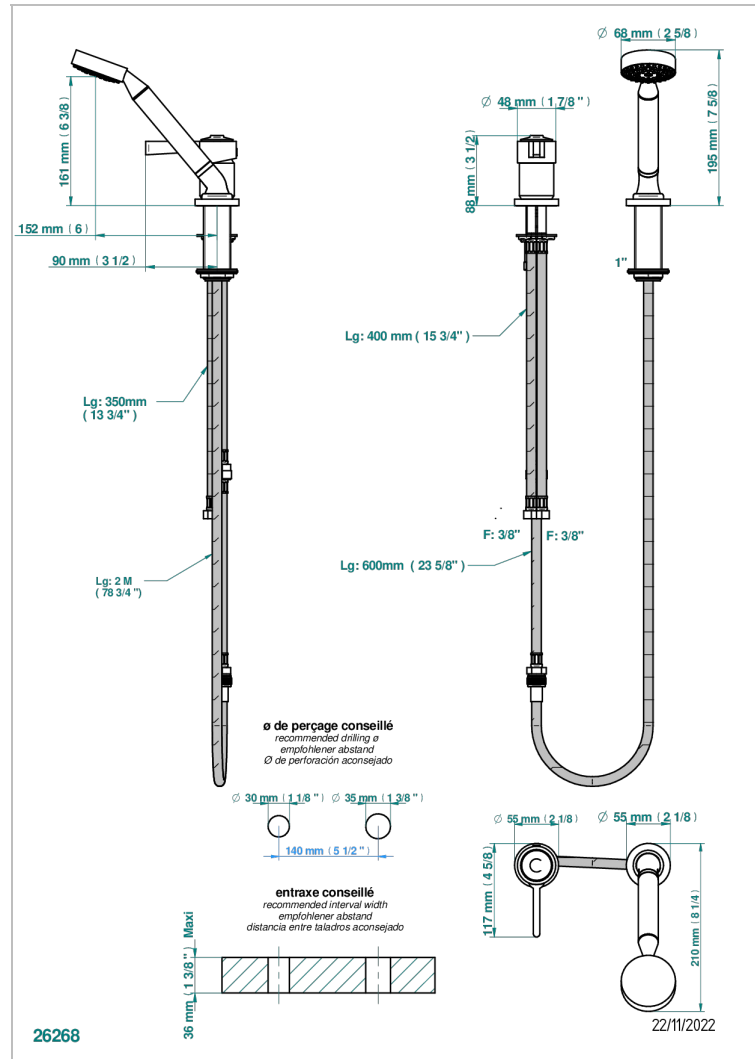

SPIRIT WITH LEVER

G58-6523/60A

Rim mounted ceramic mixer with handshower

CHARACTERISTIC

- Spirit with lever
- Rim mounted ceramic mixer with handshower

TECHNICAL SPECS

- Recommandé : 3 bars (max. 5 bars) - Advised : 43,5 psi (max. 72 psi)
- 9,5 l/min à 3 bars (2.5 gpm at 43.5 psi)

AVAILABLE FINITIONS

Antique nickel - H28
Black ceram - D30
Blush PVD - H62
Brass color PVD - H49
Brown bronze color PVD - F33
Gold color PVD - H52

Graphite PVD - H64
Lacquered light bronze - D01
Matt Umber PVD - H67
Matt blush PVD - H60
Matt brass color PVD - H50
Matt brown bronze color PVD - F34

Soft gold - F30
Soft matt gold - F31
Umber PVD - H66
Varnished matt antique red copper (color finish) - H07