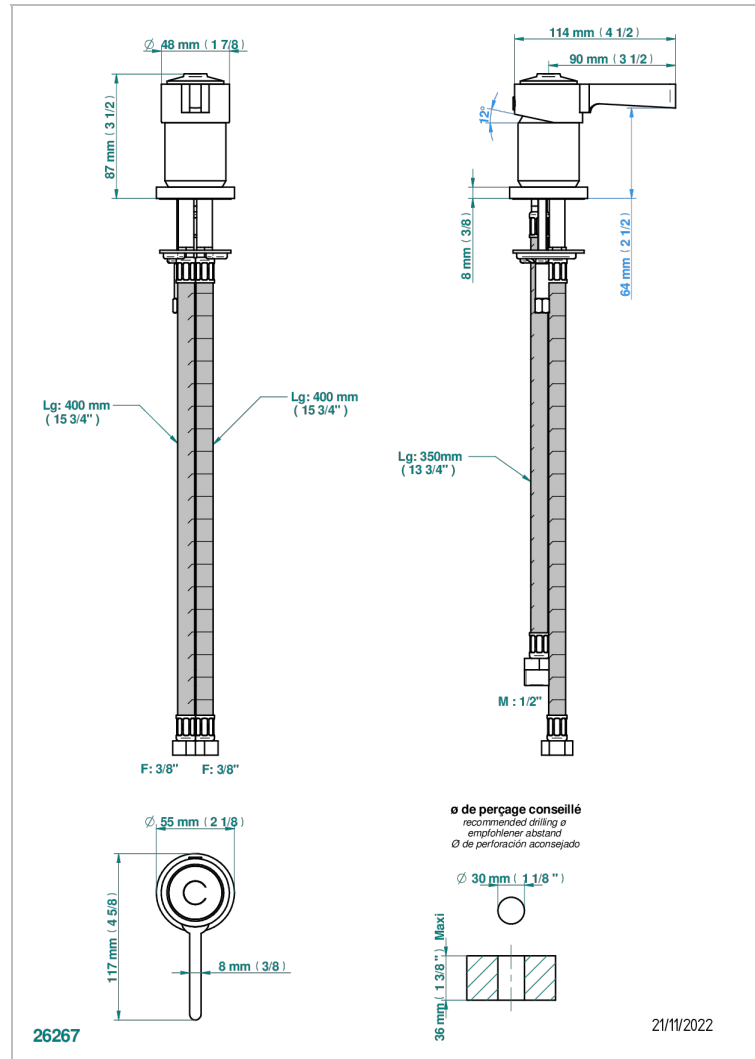

# SPIRIT WITH LEVER

G58-6523

Rim mounted ceramic mixer