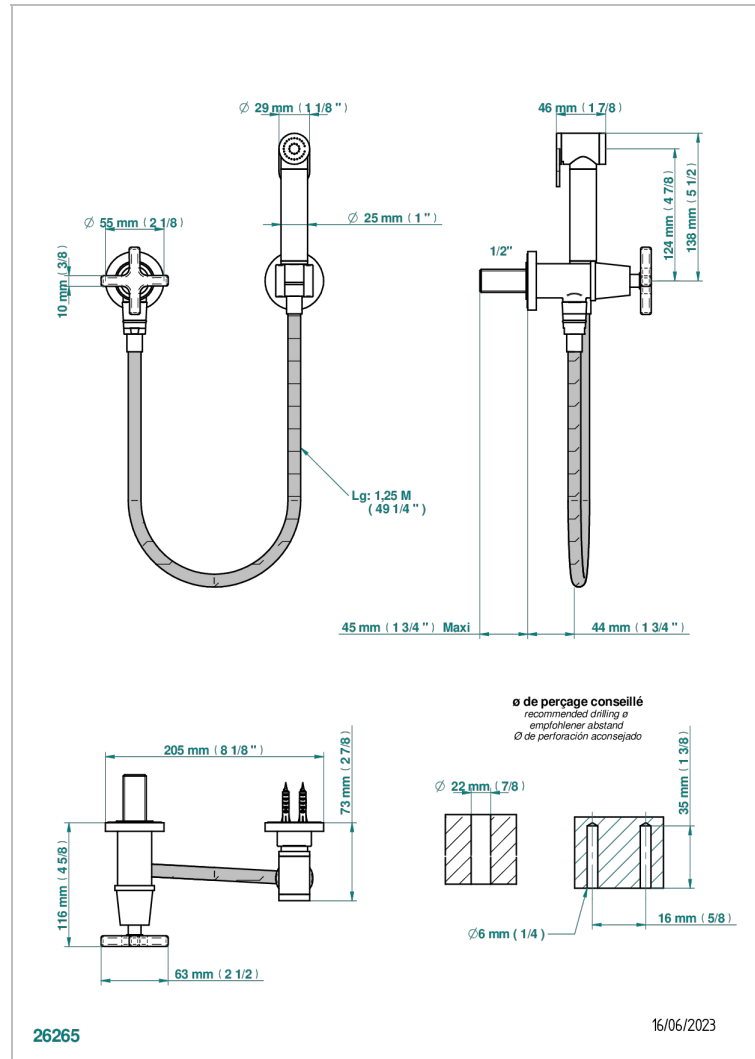

SPiRiT

G69-5840/8

Wc douche set including: valve, trigger spray, reinforced hose (1.25m) and hook

CHARACTERISTIC

- ACS : 19ACCLY406

TECHNICAL SPECS

- Recommandé : 3 bars (max. 5 bars) - Advised : 43,5 psi (max. 72 psi)
- 9,5 l/min à 3 bars (2.5 gpm at 43.5 psi)

STANDARDS

AVAILABLE FINITIONS

Antique nickel - H28
Black ceram - D30
Blush PVD - H62
Brass color PVD - H49
Brown bronze color PVD - F33
Gold color PVD - H52

Graphite PVD - H64
Lacquered light bronze - D01
Matt Umber PVD - H67
Matt blush PVD - H60
Matt brass color PVD - H50
Matt brown bronze color PVD - F34