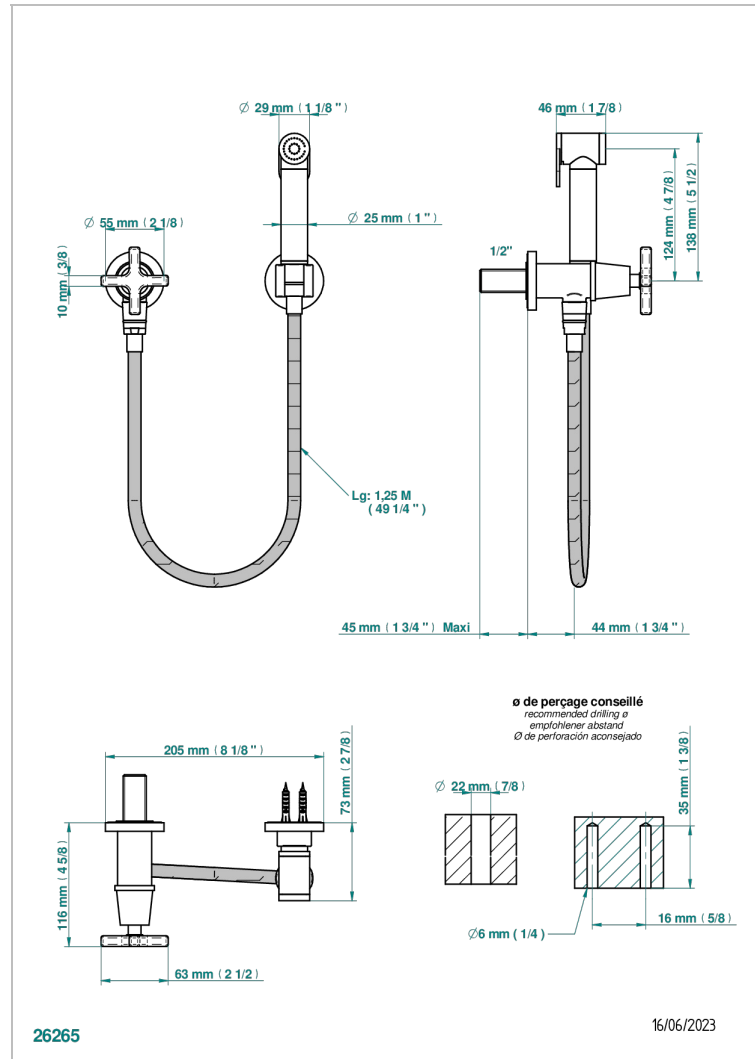

# SPIRIT

G69-5840/8

THG<sup>®</sup>  
PARIS

Wc douche set including: valve, trigger spray, reinforced hose (1.25m) and hook

## CHARACTERISTIC

- ACS : 19ACCLY406